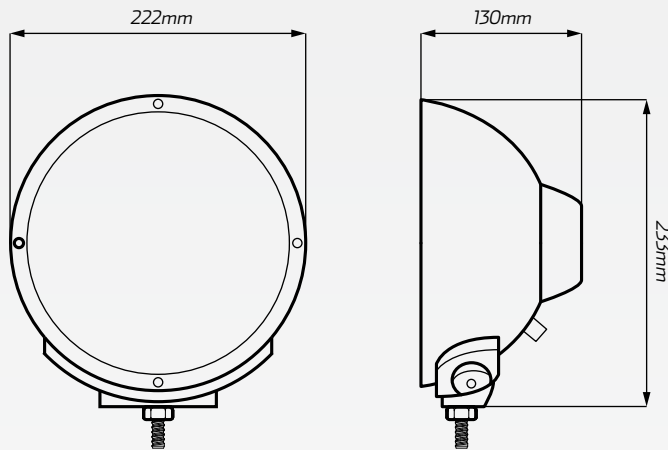

RALLYE 4000
Pencil Beam Spot Light
#H1365

www.hella.com

DESCRIPTION

12V, 100W RALLYE 4000 pencil beam halogen spot light. High performance spot light with a weatherproof black metal housing. Includes a 12V H1 globe and a heavy duty black metal mounting bracket.

These lights are suitable for use in extreme off-road environments.

DIMENSIONS

ACCESSORIES

- 1x RALLYE 4000 pencil beam spot light
- 1x 12V H1 halogen globe
- 1x Clear protective cover

BEAM COVERAGE

TECHNICAL SPECIFICATIONS

| | |
|----------------------|-------------------------------|
| Voltage Range | • 12 Volt |
| Current Draw | • 8.3 Amps @ 12 Volt |
| Wattage | • 100 Watt |
| Globe to Suit | • 12/24V H1 halogen globes |
| Dimensions | • 233mm H x 222mm W x 130mm D |

| | |
|--------------------------|-----------------------|
| Beam Type | • Pencil beam |
| Distance @ 1 Lux | • 700m |
| Housing Material | • Black metal housing |
| Glass Material | • Glass lens |
| Mounting Position | • Upright / pendant |