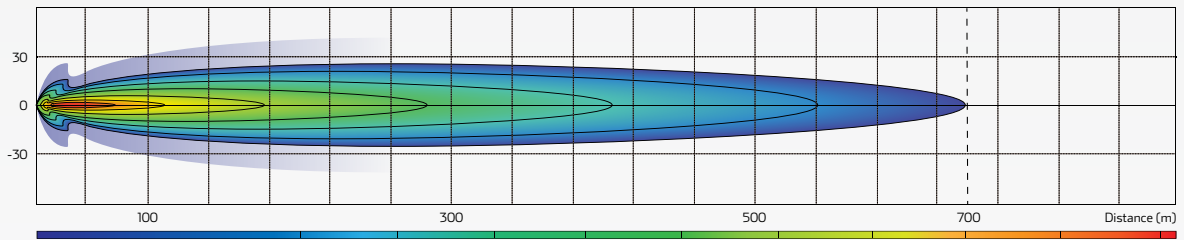

BEAM COVERAGE

TECHNICAL SPECIFICATIONS

Voltage Range	• 12 Volt
Current Draw	• 8.3 Amps @ 12 Volt
Wattage	• 100 Watt
Globe to Suit	• 12/24V H1 halogen globes
Dimensions	• 233mm H x 222mm W x 130mm D

Beam Type	• Pencil beam
Distance @ 1 Lux	• 700m
Housing Material	• Black metal housing
Glass Material	• Glass lens
Mounting Position	• Upright / pendant