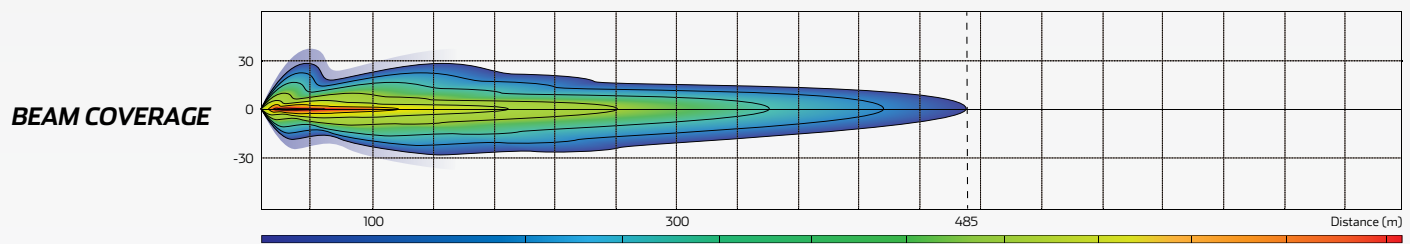

TECHNICAL SPECIFICATIONS

Voltage Range	• 12 Volt
Current Draw	• 8.3 Amps @ 12 Volt
Wattage	• 100 Watt
Globe to Suit	• 12/24V H1 halogen globes
Dimensions	• 233mm H x 222mm W x 130mm D

Beam Type	• Spread beam
Distance @ 1 Lux	• 485m
Housing Material	• Black metal housing
Glass Material	• Glass lens
Mounting Position	• Upright / pendant