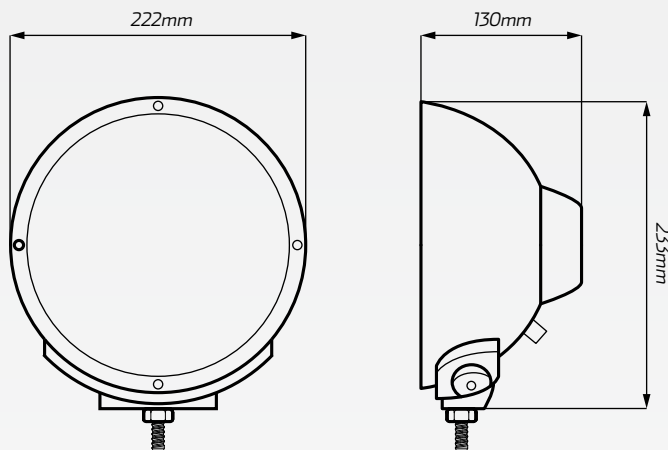

RALLYE 4000
Spread Beam Spot Light
#H1366

www.hella.com

DESCRIPTION

12V, 100W RALLYE 4000 spread beam halogen spot light. High performance spot light with a weatherproof black metal housing. Includes a 12V H1 globe and a heavy duty black metal mounting bracket.

These lights are suitable for use in extreme off-road environments.

DIMENSIONS

ACCESSORIES

- 1x RALLYE 4000 spread beam spot light
- 1x 12V H1 halogen globe
- 1x Clear protective cover

TECHNICAL SPECIFICATIONS

Voltage Range	• 12 Volt
Current Draw	• 8.3 Amps @ 12 Volt
Wattage	• 100 Watt
Globe to Suit	• 12/24V H1 halogen globes
Dimensions	• 233mm H x 222mm W x 130mm D

Beam Type	• Spread beam
Distance @ 1 Lux	• 485m
Housing Material	• Black metal housing
Glass Material	• Glass lens
Mounting Position	• Upright / pendant