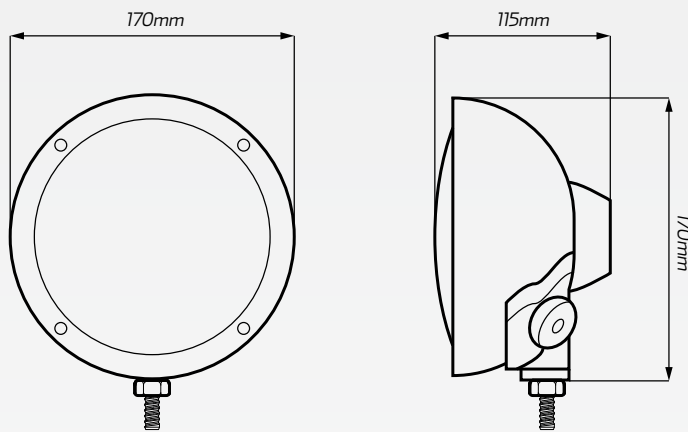

RALLYE 4000
Compact Spot Light

#H1378

www.hella.com

DESCRIPTION

12V, 100W RALLYE 4000 compact spread beam halogen spot light. Features a heavy duty black metal housing, bracket and a newly developed high-boost free form reflector, allowing the light to be applied in harsh environments.

Includes a 12V 55W H1 halogen globe with a 450 meters at 1 lux capabilities.

DIMENSIONS

ACCESSORIES

- 1x RALLYE 4000 spot light
- 1x 12V 55W halogen globe
- 1x Mounting bracket

BEAM COVERAGE

TECHNICAL SPECIFICATIONS

Voltage Range	• 12 Volt
Current Draw	• 8.3 Amps @ 12 Volt
Wattage	• 100 Watt
Globe to Suit	• 12 Volt H1 globes
Dimensions	• 170mm H x 170mm W x 155mm D

Distance @ 1 Lux	• 480m
Housing Material	• Heavy duty metal - black
Lens Material	• Glass lens
Approvals	• ADR & ECE approved (when used with 55W / 70W halogen globes)