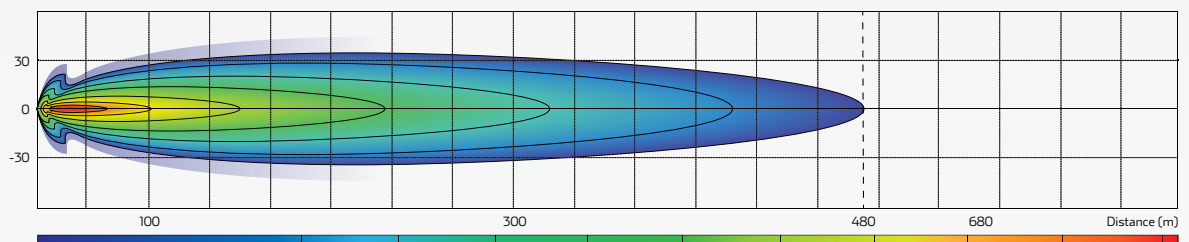

Includes a 12V 55W H1 halogen globe with a 450 meters at 1 lux capabilities.

DIMENSIONS

ACCESSORIES

- 1x RALLYE 4000 spot light
- 1x 12V 55W halogen globe
- 1x Mounting bracket

BEAM COVERAGE

TECHNICAL SPECIFICATIONS