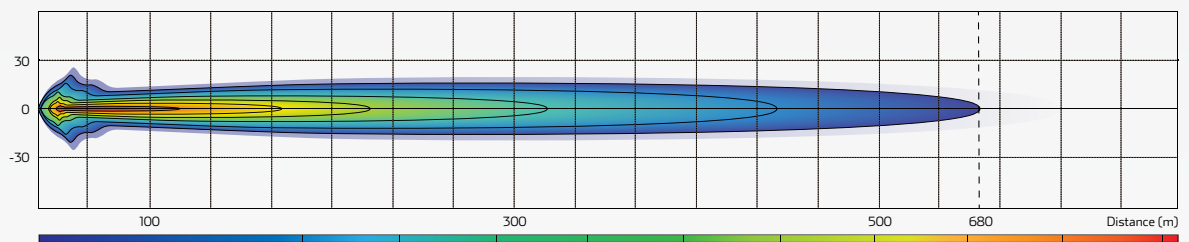

Includes a 12V 55W H1 halogen globe with a 680 meters at 1 lux capabilities.

DIMENSIONS

ACCESSORIES

- 1x RALLYE 4000 spot light
- 1x 12V 55W halogen globe
- 1x Mounting bracket

BEAM COVERAGE

TECHNICAL SPECIFICATIONS

Voltage Range	• 12 Volt
Current Draw	• 8.3 Amps @ 12 Volt
Wattage	• 100 Watt
Globe to Suit	• 12 Volt H1 globes
Dimensions	• 170mm H x 170mm W x 155mm D

Distance @ 1 Lux	• 680m
Housing Material	• Heavy duty metal - black
Lens Material	• Glass lens
Approvals	• ADR & ECE approved (when used with 55W / 70W halogen globes)