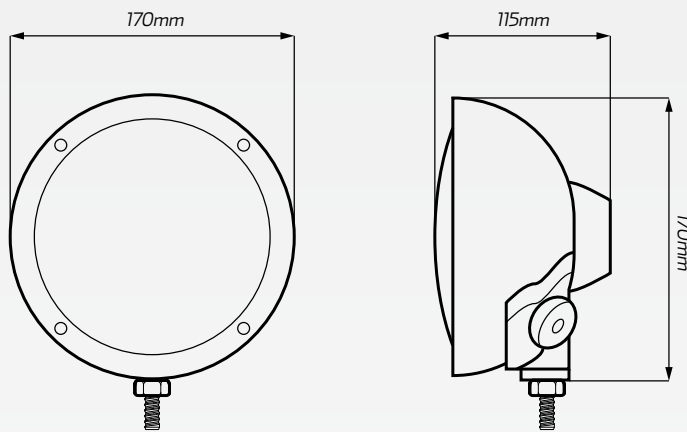

**RALLYE 4000
Compact Spot Light**

#H1380

www.hella.com

DESCRIPTION

12V, 100W RALLYE 4000 compact pencil beam halogen spot light. Features a heavy duty black metal housing, bracket and a newly developed high-boost free form reflector, allowing the light to be applied in harsh environments.

Includes a 12V 55W H1 halogen globe with a 680 meters at 1 lux capabilities.

DIMENSIONS

ACCESSORIES

- 1x RALLYE 4000 spot light
- 1x 12V 55W halogen globe
- 1x Mounting bracket

BEAM COVERAGE

TECHNICAL SPECIFICATIONS

Voltage Range	• 12 Volt
Current Draw	• 8.3 Amps @ 12 Volt
Wattage	• 100 Watt
Globe to Suit	• 12 Volt H1 globes
Dimensions	• 170mm H x 170mm W x 155mm D

Distance @ 1 Lux	• 680m
Housing Material	• Heavy duty metal - black
Lens Material	• Glass lens
Approvals	• ADR & ECE approved (when used with 55W / 70W halogen globes)