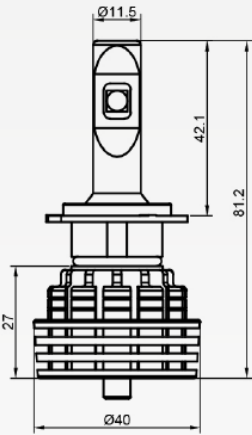

Comes in a twin blister pack

**DIMENSIONS**

**Dimensions**

- Height: 82mm
- Diameter: 40mm

**IMPORTANT INSTALLATION WARNING**

If the socket locator is removed from the LED headlight you must ensure it is returned into the correct position. The LED's must be pointing to the sides. If the LED headlight is not in the correct position it will not function as intended.

Socket locator correct position

**TECHNICAL SPECIFICATIONS**

Function	• Single Beam Headlight
Dimensions	• 82mm H x 40mm Ø (base)
Raw Lumens	• 10,000 Lumens (pair)
Effective Lumens	• 5,000 Lumens (pair)
Voltage	• Multivolt 9-32 Volt
Current Draw	• 1.6 Amp @ 13.8 Volt

Colour Temperature	• 6,500K
Cable Fixed	• 200mm with driver and H7 plug
LED Quantity	• 9 x 3 Watts / Cluster
Base Material	• Aluminium
IP Rating	• IP67 Rated
Warranty	• 2 Year Warranty