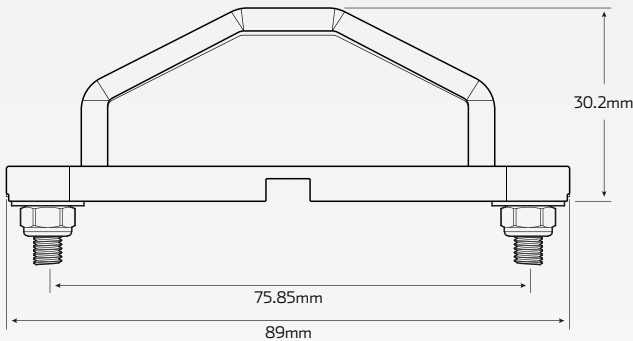

QVEE 10-30V LED License Plate Lamp
AUTOMOTIVE | MINING | MARINE #LED70W

www.qvee.com.au

DESCRIPTION

10-30 volt small compact LED license plate lamp. Contains 4 high powered LED's and made with polycarbonate lens. Water and dustproof up to IP67. Suitable for all automotive applications.

DIMENSIONS

ACCESSORIES

- Mounting screws
- Pre-wired 220mm twin cable

TECHNICAL SPECIFICATIONS

Voltage	• 10 - 30 Volt DC
IP Rating	• IP67 Rated
Base Material	• ABS
Lens Material	• Polycarbonate
LED Count	• 4 x LED with white lens

LED Colour	• White
Cable Length	• Pre-wired 220mm twin cable
Dimensions	• 89mm L x 30.2mm H x 20mm D
Approvals	• SAE / TS16949 / E-Mark
Estimated Working Life	• 100,000 Hours