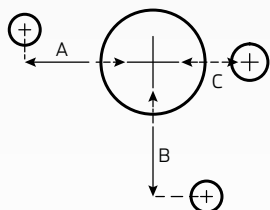

Suits BI75910 isolator switch. Will also suit Cole Hersee 75910, 75907B, 75912B and Narva 61075 isolator switches.

Comes supplied with mounting screws.

FEATURES

- Lockable only in the OFF position to protect personnel and vehicles from accidental or unauthorised start up
- Stainless steel body and powder coated for identification (not QV24505)
- Suits QVEE, Cole Hersee & Narva isolator switches

Comprises:

- 1x Isolator lockout
- 1x Locking handle
- 2x Mounting screws

Lockout is not supplied with a padlock

TECHNICAL SPECIFICATIONS

Dimensions

Mounting Diagram

Mounting Dimensions:

- A: 21mm +/- 1.5mm
- B: 24mm +/- 1.5mm
- C: 20mm +/- 0.5mm

Material

- Stainless steel

Dimensions

- 47.5mm x 49mm x 60mm

Part Number Specifications

Part Number	Colour	Description
QV24505	Silver	Silver isolator lever lockout
QV24505R	Red	Red isolator lever lockout
QV24505Y	Yellow	Yellow isolator lever lockout