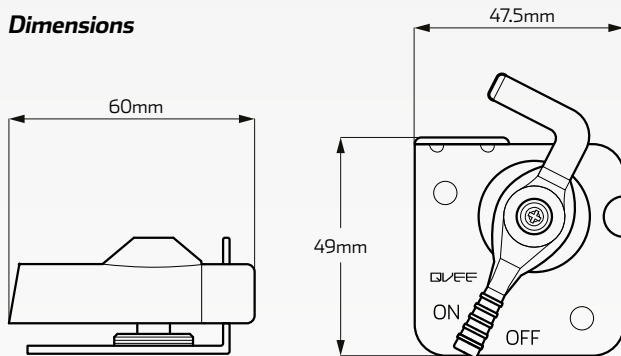

Suits BI75910 isolator switch. Will also suit Cole Hersee 75910, 75907B, 75912B and Narva 61075 isolator switches.

Comes supplied with mounting screws.

FEATURES

- Lockable only in the OFF position to protect personnel and vehicles from accidental or unauthorised start up
- Stainless steel body and powder coated for identification (not QV24505)
- Suits QVEE, Cole Hersee & Narva isolator switches

Comprises:

- 1x Isolator lockout
- 1x Locking handle
- 2x Mounting screws

Lockout is not supplied with a padlock

TECHNICAL SPECIFICATIONS

Dimensions

Mounting Diagram

Mounting Dimensions:

- A: 21mm +/- 1.5mm
- B: 24mm +/- 1.5mm
- C: 20mm +/- 0.5mm

Material

- Stainless steel

Dimensions

- 47.5mm x 49mm x 60mm

Part Number Specifications

Part Number	Colour	Description
QV24505	Silver	Silver isolator lever lockout
QV24505R	Red	Red isolator lever lockout
QV24505Y	Yellow	Yellow isolator lever lockout