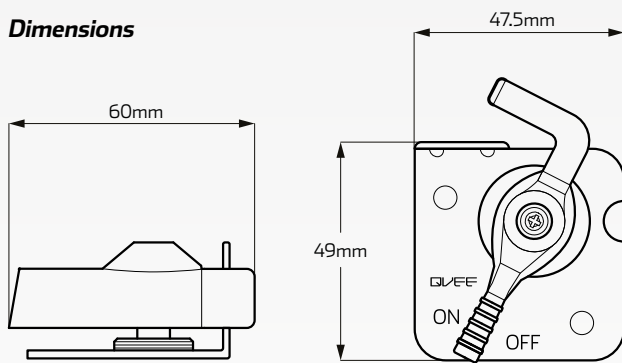

Suits BI75910 isolator switch. Will also suit Cole Hersee 75910, 75907B, 75912B and Narva 61075 isolator switches.

Comes supplied with mounting screws.

FEATURES

- Lockable only in the OFF position to protect personnel and vehicles from accidental or unauthorised start up
- Stainless steel body and powder coated for identification (not QV24505)
- Suits QVEE, Cole Hersee & Narva isolator switches

Comprises:

- 1x Isolator lockout
- 1x Locking handle
- 2x Mounting screws

Lockout is not supplied with a padlock

TECHNICAL SPECIFICATIONS

Dimensions

Mounting Diagram

Mounting Dimensions:

- A: 21mm +/- 1.5mm
- B: 24mm +/- 1.5mm
- C: 20mm +/- 0.5mm

Material	• Stainless steel
Dimensions	• 47.5mm x 49mm x 60mm

Part Number Specifications

Part Number	Colour	Description
QV24505	Silver	Silver isolator lever lockout
QV24505R	Red	Red isolator lever lockout
QV24505Y	Yellow	Yellow isolator lever lockout