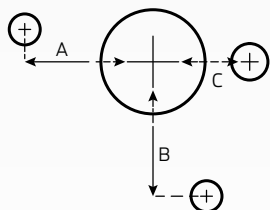

Suits BI75910 isolator switch. Will also suit Cole Hersee 75910, 75907B, 75912B and Narva 61075 isolator switches.

Comes supplied with mounting screws.

FEATURES

- Lockable only in the OFF position to protect personnel and vehicles from accidental or unauthorised start up
- Stainless steel body and powder coated for identification (not QV24505)
- Suits QVEE, Cole Hersee & Narva isolator switches

Comprises:

- 1x Isolator lockout
- 1x Locking handle
- 2x Mounting screws

Lockout is not supplied with a padlock

TECHNICAL SPECIFICATIONS

Dimensions

Mounting Diagram

Mounting Dimensions:

- A: 21mm +/- 1.5mm
- B: 24mm +/- 1.5mm
- C: 20mm +/- 0.5mm

Material	• Stainless steel
Dimensions	• 47.5mm x 49mm x 60mm

Part Number Specifications

Part Number	Colour	Description
QV24505	Silver	Silver isolator lever lockout
QV24505R	Red	Red isolator lever lockout
QV24505Y	Yellow	Yellow isolator lever lockout