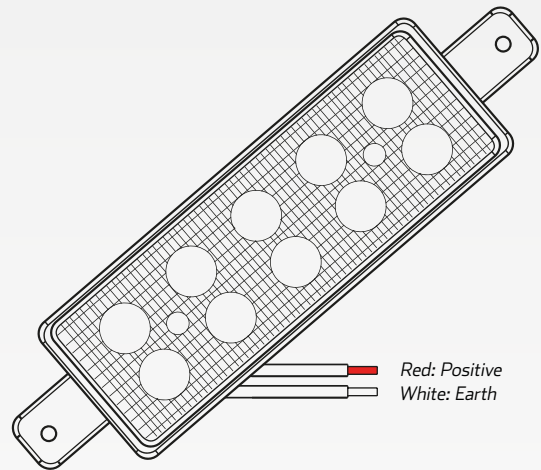

ACCESSORIES

- Fitting Nuts

WIRING CONFIGURATION

DIMENSIONS

WIRING DESIGNATION

*To avoid warranty issues QVEE recommends our products to be fitted by a qualified auto electrician.

TECHNICAL SPECIFICATIONS

Voltage	• 9 - 32 Volt
IP Rating	• IP68 Rated
Colour Temperature	• 6000 K
Approvals	• ADR Compliant

Housing	• Polycarbonate
Lens	• Polycarbonate
LED Count	• 10 x High Powered LED's
Dimensions	• 226mm L x 56mm H x 29mm D