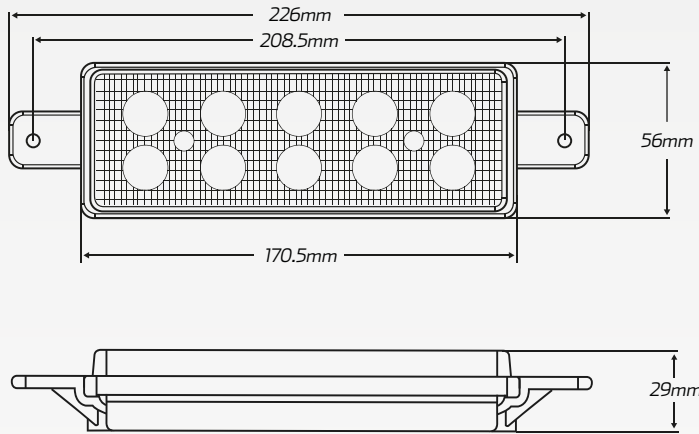

ACCESSORIES

- Fitting Nuts

WIRING CONFIGURATION

DIMENSIONS

WIRING DESIGNATION

*To avoid warranty issues QVEE recommends our products to be fitted by a qualified auto electrician.

TECHNICAL SPECIFICATIONS

Voltage	• 9 - 32 Volt
IP Rating	• IP68 Rated
Colour Temperature	• 6000 K
Approvals	• ADR Compliant

Housing	• Polycarbonate
Lens	• Polycarbonate
LED Count	• 10 x High Powered LED's
Dimensions	• 226mm L x 56mm H x 29mm D