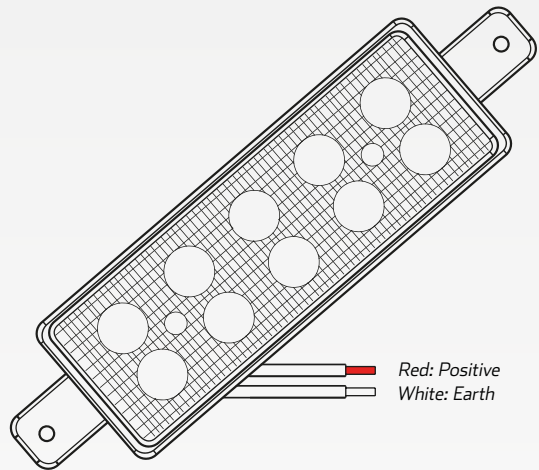

ACCESSORIES

- Fitting Nuts

WIRING CONFIGURATION

DIMENSIONS

WIRING DESIGNATION

*To avoid warranty issues QVEE recommends our products to be fitted by a qualified auto electrician.

TECHNICAL SPECIFICATIONS

Voltage	• 9 - 32 Volt
IP Rating	• IP68 Rated
Colour Temperature	• 6000 K
Approvals	• ADR Compliant

Housing	• Polycarbonate
Lens	• Polycarbonate
LED Count	• 10 x High Powered LED's
Dimensions	• 226mm L x 56mm H x 29mm D