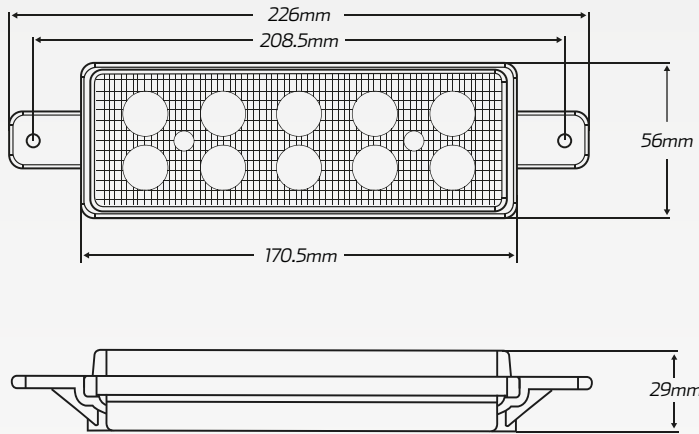

ACCESSORIES

- Fitting Nuts

WIRING CONFIGURATION

DIMENSIONS

WIRING DESIGNATION

*To avoid warranty issues QVEE recommends our products to be fitted by a qualified auto electrician.

TECHNICAL SPECIFICATIONS

Voltage	• 9 - 32 Volt
IP Rating	• IP68 Rated
Colour Temperature	• 6000 K
Approvals	• ADR Compliant

Housing	• Polycarbonate
Lens	• Polycarbonate
LED Count	• 10 x High Powered LED's
Dimensions	• 226mm L x 56mm H x 29mm D