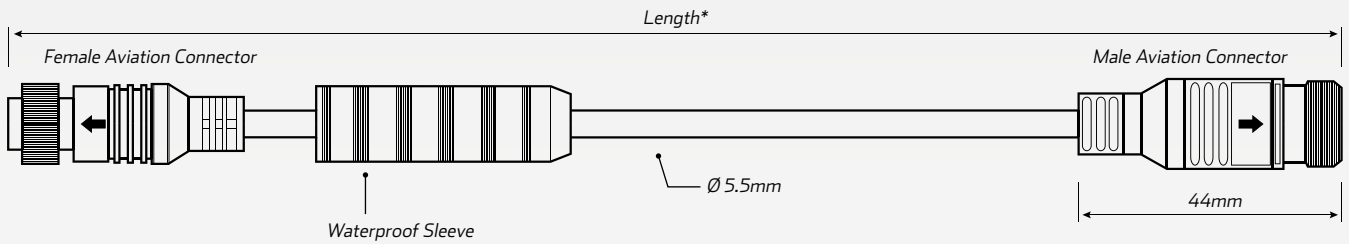

QVEE Reverse Camera Extension Lead
AUTOMOTIVE | MINING | MARINE #QVCML

www.qvee.com.au

Works with other backup - dash cam rear view cameras that offers 4-pin connections

DESCRIPTION

QVEE reverse camera extensions lead to suit all QVEE cameras and monitors.

- Heavy duty waterproof extension cable.
- 4-pin cable configuration, deals both power and AV transmission through a single connection.
- Perfect for trucks, utes, caravans and mine spec vehicles.

TECHNICAL SPECIFICATIONS

*Total length of cable includes male and female connectors

Voltage	• 12 - 24 Volt DC
Video	• PAL / NTSC

FACE DRAWING

TECHNICAL SPECIFICATIONS

Part Number	Length	Description
QVCML3MHD	• 3 Metre	• 3 metre 4-pin female to 4-pin male reverse camera extension lead to suit QVEE cameras and monitors
QVCML5MHD	• 5 Metre	• 5 metre 4-pin female to 4-pin male reverse camera extension lead to suit QVEE cameras and monitors
QVCML7MHD	• 7 Metre	• 7 metre 4-pin female to 4-pin male reverse camera extension lead to suit QVEE cameras and monitors
QVCML10MHD	• 10 Metre	• 10 metre 4-pin female to 4-pin male reverse camera extension lead to suit QVEE cameras and monitors
QVCML15MHD	• 15 Metre	• 15 metre 4-pin female to 4-pin male reverse camera extension lead to suit QVEE cameras and monitors
QVCML20M	• 20 Metre	• 20 metre 4-pin female to 4-pin male reverse camera extension lead to suit QVEE cameras and monitors