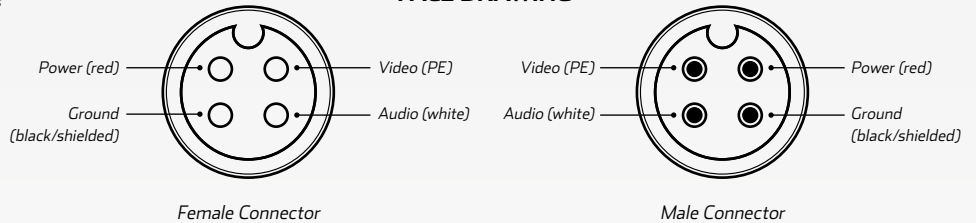

QVEE Reverse Camera Extension Lead
AUTOMOTIVE | MINING | MARINE #QVCML

www.qvee.com.au

Works with other backup - dash cam rear view cameras that offers 4-pin connections

DESCRIPTION

QVEE reverse camera extensions lead to suit all QVEE cameras and monitors.

- Heavy duty waterproof extension cable.
- 4-pin cable configuration, deals both power and AV transmission through a single connection.
- Perfect for trucks, utes, caravans and mine spec vehicles.

TECHNICAL SPECIFICATIONS

*Total length of cable includes male and female connectors

Voltage	• 12 - 24 Volt DC
Video	• PAL / NTSC

FACE DRAWING

TECHNICAL SPECIFICATIONS

Part Number	Length	Description
QVCML3MHD	• 3 Metre	• 3 metre 4-pin female to 4-pin male reverse camera extension lead to suit QVEE cameras and monitors
QVCML5MHD	• 5 Metre	• 5 metre 4-pin female to 4-pin male reverse camera extension lead to suit QVEE cameras and monitors
QVCML7MHD	• 7 Metre	• 7 metre 4-pin female to 4-pin male reverse camera extension lead to suit QVEE cameras and monitors
QVCML10MHD	• 10 Metre	• 10 metre 4-pin female to 4-pin male reverse camera extension lead to suit QVEE cameras and monitors
QVCML15MHD	• 15 Metre	• 15 metre 4-pin female to 4-pin male reverse camera extension lead to suit QVEE cameras and monitors
QVCML20M	• 20 Metre	• 20 metre 4-pin female to 4-pin male reverse camera extension lead to suit QVEE cameras and monitors