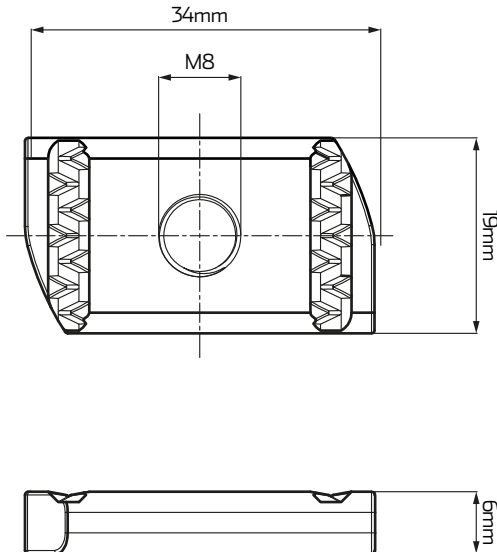

QVCNKIT CHANNEL NUT KIT

Dimension Diagram

Dimensions*:

- 1: Hexagon socket bolt
- 2: Spring washer
- 3: Flat washer
- 4: External serrated lock washer
- 5: Irregular shaped nut

+Allowance of +/- 1mm. Q235 carbon structural steel, surface treatment nickel plating.