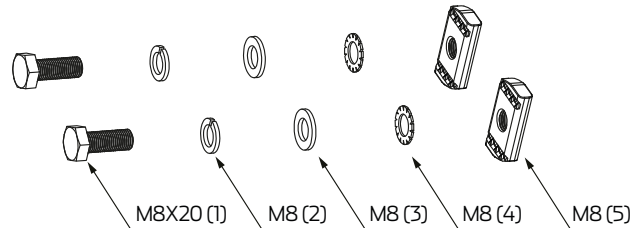

QVCNKIT CHANNEL NUT KIT

Dimension Diagram

Dimensions*:

- 1: Hexagon socket bolt
- 2: Spring washer
- 3: Flat washer
- 4: External serrated lock washer
- 5: Irregular shaped nut

+Allowance of +/- 1mm. Q235 carbon structural steel, surface treatment nickel plating.