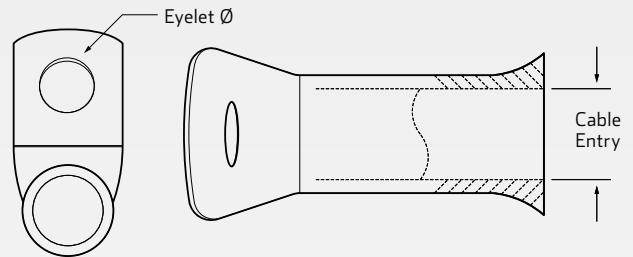

**PART NUMBERS**

Pack of 10 Part No.	Cable Entry	Eyelet Size	B&S Size	Description
QVCTL1090-6/10	• 10mm <sup>2</sup>	• 6mm	• 8B&S	• 90° cable lug suits 8B&S with 6mm mounting eyelet. Comes in packs of 10.
QVCTL1090-8/10	• 10mm <sup>2</sup>	• 8mm	• 8B&S	• 90° cable lug suits 8B&S with 8mm mounting eyelet. Comes in packs of 10.
QVCTL1090-10/10	• 10mm <sup>2</sup>	• 10mm	• 8B&S	• 90° cable lug suits 8B&S with 10mm mounting eyelet. Comes in packs of 10.
QVCTL1690-6/10	• 16mm <sup>2</sup>	• 6mm	• 6B&S	• 90° cable lug suits 6B&S with 6mm mounting eyelet. Comes in packs of 10.
QVCTL1690-8/10	• 16mm <sup>2</sup>	• 8mm	• 6B&S	• 90° cable lug suits 6B&S with 8mm mounting eyelet. Comes in packs of 10.
QVCTL1690-10/10	• 16mm <sup>2</sup>	• 10mm	• 6B&S	• 90° cable lug suits 6B&S with 10mm mounting eyelet. Comes in packs of 10.
QVCTL2590-6/10	• 25mm <sup>2</sup>	• 6mm	• 3B&S	• 90° cable lug suits 3B&S with 6mm mounting eyelet. Comes in packs of 10.
QVCTL2590-8/10	• 25mm <sup>2</sup>	• 8mm	• 3B&S	• 90° cable lug suits 3B&S with 8mm mounting eyelet. Comes in packs of 10.
QVCTL2590-10/10	• 25mm <sup>2</sup>	• 10mm	• 3B&S	• 90° cable lug suits 3B&S with 10mm mounting eyelet. Comes in packs of 10.
QVCTL3590-8/10	• 35mm <sup>2</sup>	• 8mm	• 2B&S	• 90° cable lug suits 2B&S with 8mm mounting eyelet. Comes in packs of 10.
QVCTL3590-10/10	• 35mm <sup>2</sup>	• 10mm	• 2B&S	• 90° cable lug suits 2B&S with 10mm mounting eyelet. Comes in packs of 10.
QVCTL5090-8/10	• 50mm <sup>2</sup>	• 8mm	• 0B&S	• 90° cable lug suits 0B&S with 8mm mounting eyelet. Comes in packs of 10.
QVCTL5090-10/10	• 50mm <sup>2</sup>	• 10mm	• 0B&S	• 90° cable lug suits 0B&S with 10mm mounting eyelet. Comes in packs of 10.
QVCTL7090-8/10	• 70mm <sup>2</sup>	• 8mm	• 00B&S	• 90° cable lug suits 00B&S with 8mm mounting eyelet. Comes in packs of 10.
QVCTL7090-10/10	• 70mm <sup>2</sup>	• 10mm	• 00B&S	• 90° cable lug suits 00B&S with 10mm mounting eyelet. Comes in packs of 10.
QVCTL7090-12/10	• 70mm <sup>2</sup>	• 12mm	• 00B&S	• 90° cable lug suits 00B&S with 12mm mounting eyelet. Comes in packs of 10.
QVCTL9590-10/10	• 95mm <sup>2</sup>	• 10mm	• 000B&S	• 90° cable lug suits 000B&S with 10mm mounting eyelet. Comes in packs of 10.
QVCTL9590-12/10	• 95mm <sup>2</sup>	• 12mm	• 000B&S	• 90° cable lug suits 000B&S with 12mm mounting eyelet. Comes in packs of 10.