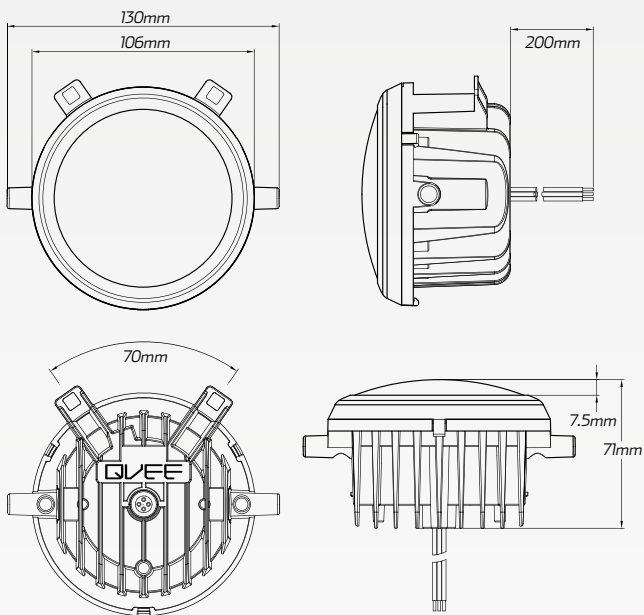

QVEE

AUTOMOTIVE | MINING | MARINE

10W High Powered LED Foglight with DRL Function

#QVFLARBF

www.qvee.com.au

DESCRIPTION

The QVFLARBF Foglight has been specifically designed to suit and replace the standard halogen lamp in ARB Bullbars. Its streamlined design, coupled with its DRL function, provides a brilliant foglight.

The QVFLARBF also compliments the QVBBAWS LED bullbar lamp which is also designed to suit the ARB Bullbar.

DIMENSIONS

*Specifically designed to suit ARB Deluxe Bullbars.

TECHNICAL SPECIFICATIONS

Voltage	• 10 - 30 Volt
IP Rating	• IP68 Rating
LED Wattage	• FOG - 10W, DRL - 2W