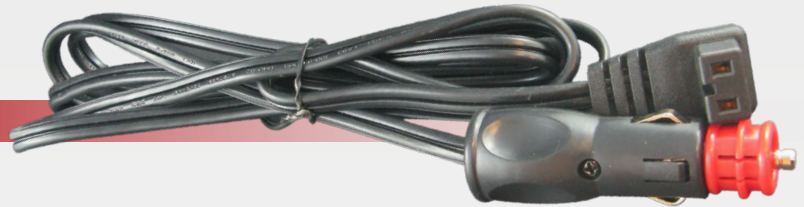

Waeco Fridge
Replacement Lead
#QLWAECO

AUTOMOTIVE | MINING | MARINE

www.qvee.com.au

DESCRIPTION

Replacement power lead to suit Waeco fridges.
Comes with a plug to suit both cigarette and merit socket. Interchangeable by simply removing the red merit ring. Equipped with a 1.8m heavy duty cable.
High withstanding voltage with 8 Amp current draw.

FEATURES

- 12 Volt applications
- Suitable for merit sockets and cigarette sockets (by removing red merit outlet ring)
- Equipped with a 15 Amp fast blow fuse
- 1.8 metre long cable for easy cable positioning
- Up to 105°C max operating temperature

Interchangeable socket

3 Pin DC power output

Heavy duty 16AWG cable

TECHNICAL SPECIFICATIONS

Input Voltage	• 12 Volt
Withstanding Voltage	• 300 Volts
Current Draw	• 8 Amp
Fuse Type	• Fast blow fuse
Fuse Amperage	• 15 Amp
Input Type	• Cigarette / Merit plug

Output Type	• 2 Pin DC power (Waeco plug)
Max. Operating Temp	• 105°C
Cable Size	• 1.31mm ² - 16 AWG
Cable Length	• 1.8 metre
Engel Plug Dimensions	• 17.5mm x 10mm
Flammability	• VW-1