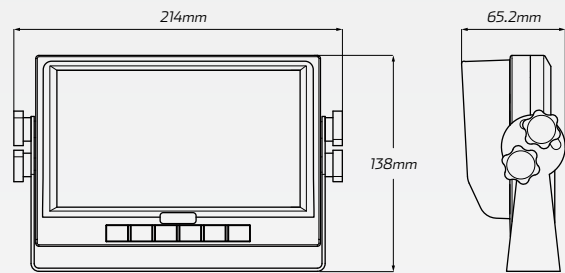

**ACCESSORIES**

1 x Centre support bracket, 1 x U-support bracket, 1 x Sun shield,  
1 x Manual, 1 x AV and power supply conversion cable (13 PIN / 22PIN), 1 x Remote control, 4 x Angle adjustment screws

**TECHNICAL SPECIFICATIONS**

LCD Size	• 7"	Storage Temperature	• -30° – +80° C, RH 90%
Resolution	• 1024 x 3 (RGB) x 600	Power Consumption	• Approx. 8 W
Power Inputs	• DC 10 - 32 Volt	Video Inputs	• 3 inputs (4 PIN)
Dot Pitch	• 0.1506 (H) x 0.1432 (V)	Audio Inputs	• 3 inputs (4 PIN)
Colour Depth	• 24 bit	Video Outputs	• 1 output (13 PIN)
Contrast	• 700 : 1	Audio Outputs	• 1 output (13 PIN) / 1 W
Brightness	• 600 cd/m <sup>2</sup>	Trigger Signal	• 3 trigger wires
Viewing Angle	• U: 85° / D: 85° / R/L: 85° / 85°	Anti-vibration	• 3 g (Centre mount) / 7 g (U-support)
Loudspeaker	• One 24 x 15 x 4.5 mm loudspeaker	Dimensions	• Without U-support mount: 182mm W x 122mm H x 28.7mm W • With U-support mount & sun shield: 214mm W x 138mm H x 65.2mm W
Operating Temperature	• -20° – +70° C, RH 90%		