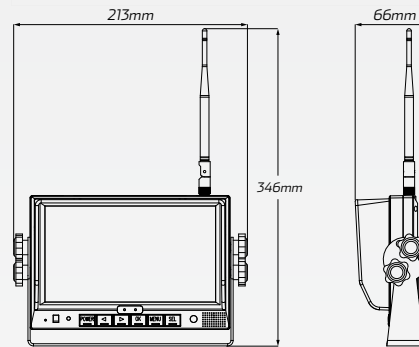

**QVEE**  
AUTOMOTIVE | MINING | MARINE

7-Inch HD Colour  
Wireless LCD Monitor  
#QVMN7WHD

www.qvee.com.au

1 YEAR WARRANTY

**DESCRIPTION**

The QVMN7WHD is an 10-32V high resolution 7" wireless HD LCD reverse camera screen. Features up to 4 : 1080p cameras, image adjustable viewing, adjustable speaker volume and full function remote control. Perfect for Trucking, Agricultural, Mining, 4WD's, Caravans, RV's & everyday passenger vehicles.

**FEATURES**

- TFT LCD monitor with wide angle view & high resolution display
- Supports up to 4 channel, 1080p wireless cameras
- Video formats: PAL / NTSC
- Multivolt: 10 - 32 Volt operation
- Adjustable horizontal, vertical, mirror and normal image viewing
- Recording function (requires max. 128GB TF card)
- Full-function remote control
- 1 year warranty

**TECHNICAL SPECIFICATIONS**

LCD Size	• 7"	Receiving Sensitivity	• -75dBm
Resolution	• 1024 x 3 (RGB) x 600	Decompression Format	• H.264
Contrast	• 700:1	Modulation	• FHSS
Brightness	• 600 cd/m <sup>2</sup>	Micro-SD/TF Card	• Max. 128G
Viewing Angle	• U:85° / D: 85° / R/L: 85°	Time Delay	• 200ms
Aspect Ratio	• 16:9	System Format	• PAL / NTSC
Channel	• 4 Channels	Power Consumption	• Max. 10W
Operating Frequency	• 2400 - 2483.5 MHz	Loudspeaker	• 1W / 8 Ohm
Transmission Distance	• FCC: <= 300 metres • CE: <= 200 metres • MIC: <= 60 metres	Operating Temperature	• -20° to 70°C, RH 90% Max
Transmission Power	• FCC: <= 26dBm • CE: <= 20dBm • MIC: <= 10dBm	Storage Temperature	• -30°C - 80°C, RH 90% Max
		Dimensions (with Antenna)	• Without U-support mount: 182mm W x 331.2mm H x 28.7mm D • With U-support mount & sun shield: 213mm W x 346mm H x 66mm D