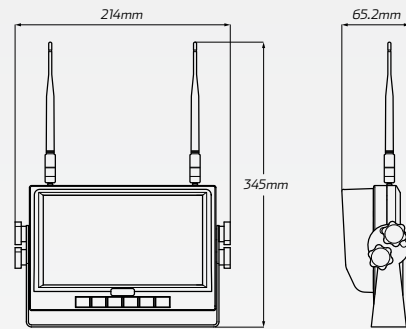

QVEE
AUTOMOTIVE | MINING | MARINE

7-Inch Colour
Wireless LCD Monitor
#QVMN7W

www.qvee.com.au

DESCRIPTION

The QVMN7W is an 10-32V high resolution 7" wireless replacement TFT LCD reverse camera screen. Suitable for use of up to 4 cameras, image adjustable viewing, speaker with adjustable volume and remote control.

Perfect for Trucking, Agricultural, Mining, 4WD's, Caravans, RV's & normal passenger vehicles.

FEATURES

- TFT LCD monitor with wide angle view and high resolution display
- Multiple languages for easy user operation
- Supports multiple video formats: PAL / NTSC
- Multivolt: 10-32 Volt operation
- Adjustable horizontal, vertical, mirror and normal image viewing
- Built-in speaker and volume control
- Full-function remote control
- 1 year warranty

TECHNICAL SPECIFICATIONS

LCD Size	• 7"	Decompression Format	• MPEG4
Resolution	• 800 x 3 (RGB) x 480	Modulation	• 2.4G FSK/GFSK
Contrast	• 500:1	Time Delay	• 120ms
Brightness	• 400 cd/m ²	System Format	• PAL / NTSC
Viewing Angle	• U:50° / D: 70° / R/L: 70°	Power Supply	• DC 10 - 32 Volt
Dot Pitch	• 0.0642 W x 0.1790 H	Power Consumption	• Max. 6W
Aspect Ratio	• 16:9	Loudspeaker	• 1.5W / 8 Ohm
Channel	• 4 Channels	Operating Temperature	• -20°C - 70°C, RH 90%
Operating Frequency	• 2400 - 2483.5 MHz	Storage Temperature	• -30°C - 80°C, RH 90%
Receiving Frequency	• -89 dBm	Dimensions (with Antenna)	• Without U-support mount: 182mm W x 330mm H x 28.7mm D • With U-support mount & sun shield: 214mm W x 345mm H x 65.2mm D
Micro SD Card	• Yes, Max. 128Gb		