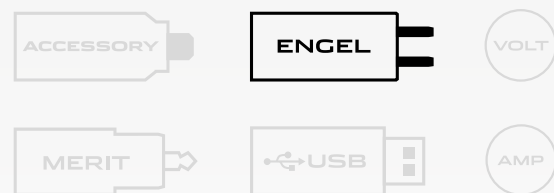

SOCKET TYPE