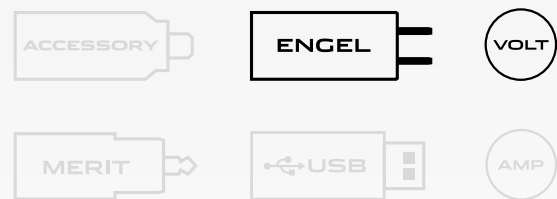

SOCKET TYPE