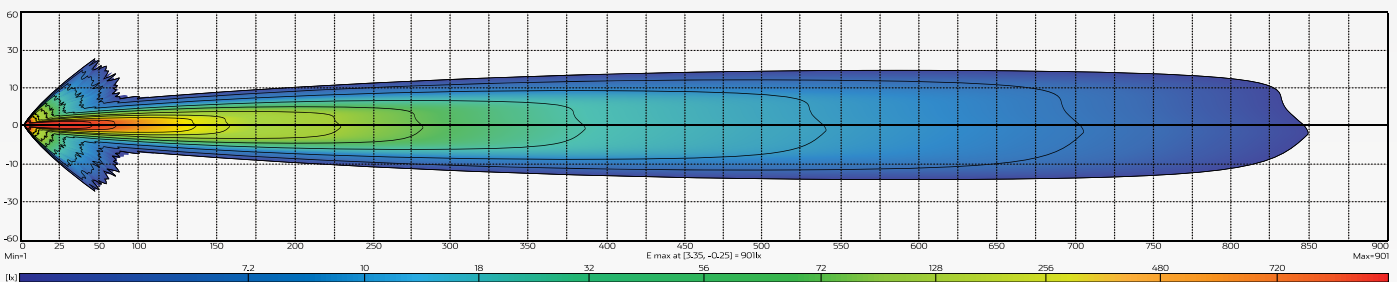

BEAM COVERAGE

TECHNICAL SPECIFICATIONS

Voltage	• 9-32 Volt
IP Rating	• IP68 Rated
Lumens	• Raw: 10,800lm / Effective: 8,000lm
Wattage	• 120 Watt
LED Count	• 12 x 10W High Powered CREE® LED's

Lens	• Polycarbonate Lens
Beam Coverage	• Spot Beam
Colour Temperature	• 6000 K
Accessories	• 1 x Waterproof Connector • 3mm Thick Stainless Steel Bracket • Clear Protective Polycarbonate Lens