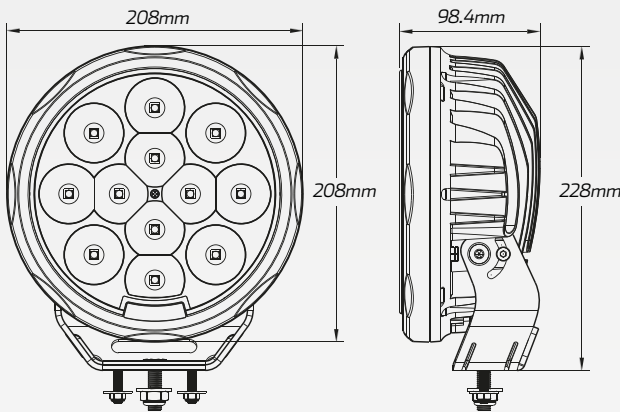

**QVEE**  
AUTOMOTIVE | MINING | MARINE

120W High Powered Round LED Spotlight - Spot Beam  
#QVSL120SV2

www.qvee.com.au

**DESCRIPTION**

The all new V2 SL120 series LED Spotlight really packs a punch with 12 x high powered 10W LED's sunk into deep dish reflectors. This lamp pumps out 850m worth of light at 1 LUX.

Now supplied with mounting bracket anti-theft bolt

**ACCESSORIES**

- 1 x Waterproof Connector
- 3mm Thick Stainless Steel Bracket
- Clear Polycarbonate Protective Cover

SPOT

**BEAM COVERAGE**

**TECHNICAL SPECIFICATIONS**

<b>Voltage</b>	• 9-32 Volt
<b>IP Rating</b>	• IP68 Rated
<b>Lumens</b>	• Raw: 10,800lm / Effective: 8,000lm
<b>Wattage</b>	• 120 Watt
<b>LED Count</b>	• 12 x 10W High Powered CREE® LED's

<b>Lens</b>	• Polycarbonate Lens
<b>Beam Coverage</b>	• Spot Beam
<b>Colour Temperature</b>	• 6000 K
<b>Accessories</b>	• 1 x Waterproof Connector • 3mm Thick Stainless Steel Bracket • Clear Protective Polycarbonate Lens