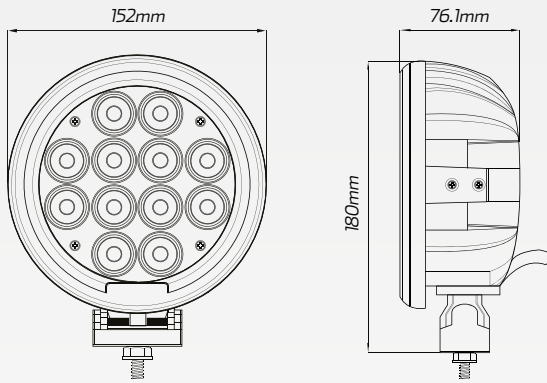

QVEE
AUTOMOTIVE | MINING | MARINE

152mm Round LED Driving Light - Spot Beam
#QVSL660

www.qvee.com.au

DESCRIPTION

The QVSL660 is a 60W high powered LED spot beam driving light equipped with 12 x 5W high quality CREE LED's with a colour temperature of 6000K. ECE R10 approved.

DIMENSIONS

ACCESSORIES

- 1 x Pre-wired Sheathed Cable
- 1 x Stainless Steel Fittings

BEAM COVERAGE

TECHNICAL SPECIFICATIONS

LED Count	• 12 x 5W CREE® LED's	Lumens Output	• Raw: 5,040lm / Effective: 3,300lm
Voltage	• 10 - 60 Volt	Beam Coverage	• Spot Beam
Lens Material	• Polycarbonate lens	IP Rating	• IP67 Rated
Wattage	• 60 Watt	Colour Temperature	• 6000 K