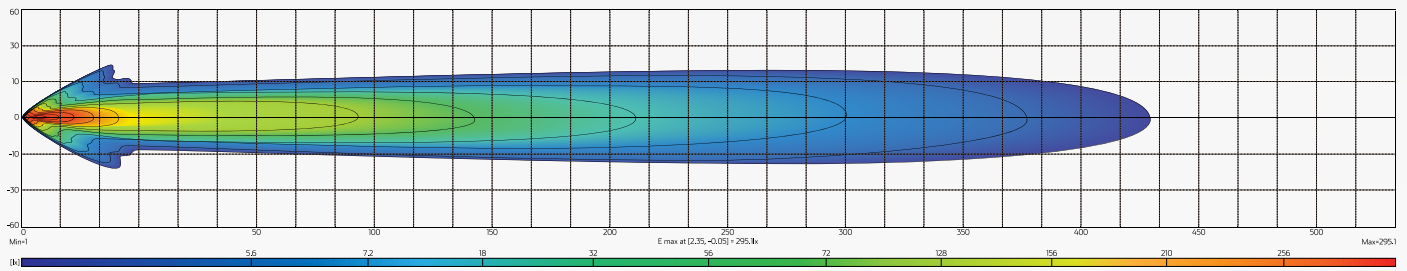

QVEE
AUTOMOTIVE | MINING | MARINE

152mm Round LED Driving Light - Spot Beam
#QVSL660

www.qvee.com.au

DESCRIPTION

The QVSL660 is a 60W high powered LED spot beam driving light equipped with 12 x 5W high quality CREE LED's with a colour temperature of 6000K. ECE R10 approved.

DIMENSIONS

ACCESSORIES

- 1 x Pre-wired Sheathed Cable
- 1 x Stainless Steel Fittings

BEAM COVERAGE

TECHNICAL SPECIFICATIONS

LED Count	• 12 x 5W CREE® LED's	Lumens Output	• Raw: 5,040lm / Effective: 3,300lm
Voltage	• 10 - 60 Volt	Beam Coverage	• Spot Beam
Lens Material	• Polycarbonate lens	IP Rating	• IP67 Rated
Wattage	• 60 Watt	Colour Temperature	• 6000 K