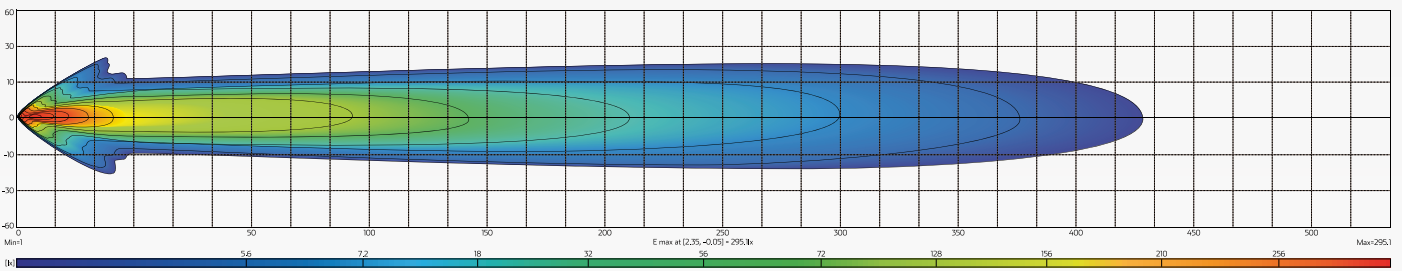

**QVEE**  
AUTOMOTIVE | MINING | MARINE

170mm Round LED Driving Light - Spot Beam  
#QVSL7601

www.qvee.com.au

**DESCRIPTION**

The QVSL7601 is a 60W high powered LED spot beam driving light equipped with 12 x 5W high quality CREE LED's with a colour temperature of 6000K. Comes supplied with a clear polycarbonate cover.

**TECHNICAL SPECIFICATIONS**

**DIMENSIONS**

ECE R10

ECE R112

**ACCESSORIES**

- 1 x Waterproof Connector
- 1 x Polycarbonate Protective Clear Cover

**SPOT**

**BEAM COVERAGE**

<b>LED Count</b>	• 12 x 5W CREE® LED's	<b>Effective Lumens</b>	• 3,600 Lumens
<b>Voltage</b>	• 10 - 32 Volt	<b>Beam Coverage</b>	• Spot Beam
<b>Lens Material</b>	• Polycarbonate Lens	<b>IP Rating</b>	• IP67 Rated
<b>Wattage</b>	• 60 Watt	<b>Colour Temperature</b>	• 6000 K
<b>Raw Lumens</b>	• 5,040 Lumens	<b>Approvals</b>	• ECE R10, ECE R112