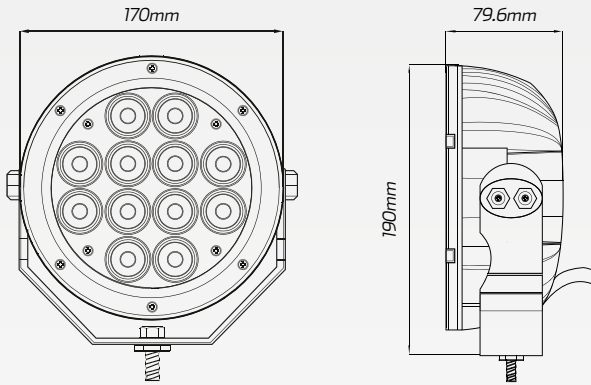

**QVEE**  
AUTOMOTIVE | MINING | MARINE

170mm Round LED Driving Light - Spot Beam  
#QVSL7601

www.qvee.com.au

**DESCRIPTION**

The QVSL7601 is a 60W high powered LED spot beam driving light equipped with 12 x 5W high quality CREE LED's with a colour temperature of 6000K. Comes supplied with a clear polycarbonate cover.

**TECHNICAL SPECIFICATIONS**

**DIMENSIONS**

ECE R10

ECE R112

**ACCESSORIES**

- 1 x Waterproof Connector
- 1 x Polycarbonate Protective Clear Cover

**SPOT**

**BEAM COVERAGE**

<b>LED Count</b>	• 12 x 5W CREE® LED's	<b>Effective Lumens</b>	• 3,600 Lumens
<b>Voltage</b>	• 10 - 32 Volt	<b>Beam Coverage</b>	• Spot Beam
<b>Lens Material</b>	• Polycarbonate Lens	<b>IP Rating</b>	• IP67 Rated
<b>Wattage</b>	• 60 Watt	<b>Colour Temperature</b>	• 6000 K
<b>Raw Lumens</b>	• 5,040 Lumens	<b>Approvals</b>	• ECE R10, ECE R112