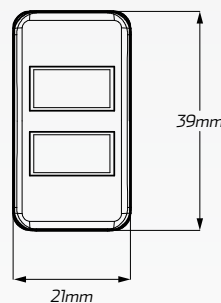

DIMENSIONS

MODEL

- 75, 76, 78, 79, 100 Series LandCruiser
- 2005 - 2013 Hi-Ace
- 2005 - 2015 Hilux (Non SR5's)
- 2014 - 2015 Hilux SR5
- 2003 - 2009 Prado 120 Series

FRONT

TOP

WIRING HARNESS