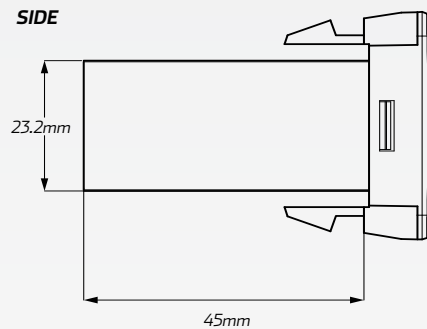

DIMENSIONS

MODEL

- 75, 76, 78, 79, 100 Series LandCruiser
- 2005 - 2013 Hi-Ace
- 2005 - 2015 Hilux (Non SR5's)
- 2014 - 2015 Hilux SR5
- 2003 - 2009 Prado 120 Series

FRONT

TOP

WIRING HARNESS