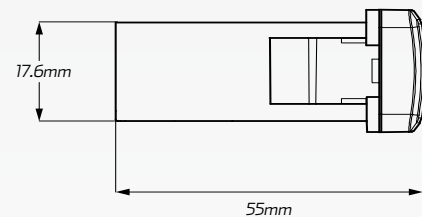

DIMENSIONS

MODEL

- 75, 76, 78, 79, 100 Series LandCruiser
- 2005 - 2013 Hi-Ace
- 2005 - 2015 Hilux (Non SR5's)
- 2014 - 2015 Hilux SR5
- 2003 - 2009 Prado 120 Series

FRONT

TOP

WIRING HARNESS