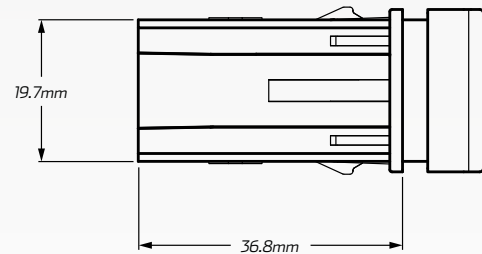

DIMENSIONS

SIDE

MODEL

1	• 2018 - Current 200 Series Landcruiser
2	• 2018 - Current Prado

FRONT

TOP

WIRING HARNESS

- Switch Activation Input: Green
- Output: Red
- Backlight Input: Red
- Ground: Black