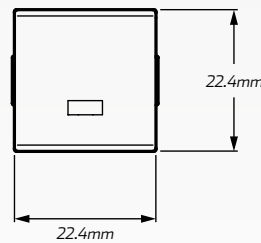

DIMENSIONS

SIDE

MODEL

1	• 2018 - Current 200 Series Landcruiser
2	• 2018 - Current Prado

FRONT

TOP

WIRING HARNESS

- Switch Activation Input: Green
- Output: Red
- Backlight Input: Red
- Ground: Black