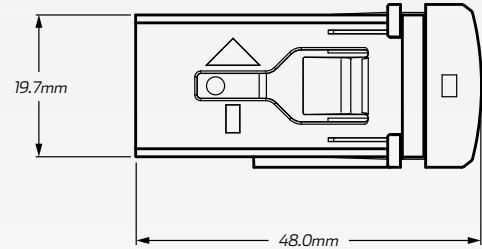

Comes with wiring harness and has a blue LED illumination.

Great look for any fit out.

TECHNICAL SPECIFICATIONS

Flame Retardant Rating	• UL94 - V0
Voltage Input	• 12V Input
Amperage Rating	• 3 A
LED Current Draw	• Less than 0.25 W
LED Colour	• Blue LED Illumination
Applications	<ul style="list-style-type: none"> • 4WD's, RV's, ATV's, Cars • Trucks, Agricultural Machinery • Earthmoving Equipment.

DIMENSIONS

SIDE

MODEL

1	• 2018 - Current 200 Series Landcruiser
2	• 2018 - Current Prado

FRONT

TOP

WIRING HARNESS

- Switch Activation Input: Green
- Output: Red
- Backlight Input: Red
- Ground: Black