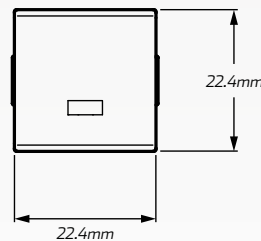

DIMENSIONS

SIDE

MODEL

1	• 2018 - Current 200 Series Landcruiser
2	• 2018 - Current Prado

FRONT

TOP

WIRING HARNESS