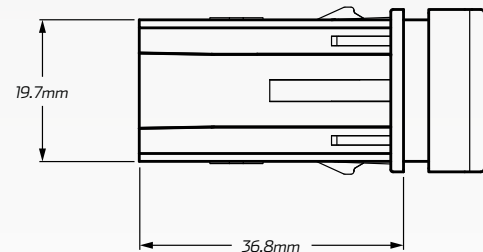

DIMENSIONS

SIDE

MODEL

1	• 2018 - Current 200 Series Landcruiser
2	• 2018 - Current Prado

FRONT

TOP

WIRING HARNESS