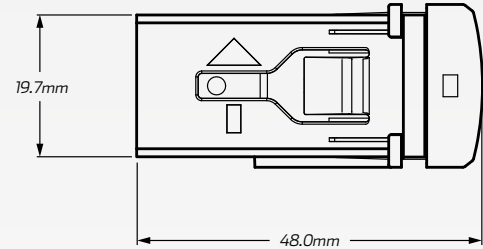

TECHNICAL SPECIFICATIONS

Flame Retardant Rating	• UL94 - V0
Voltage Input	• 12V Input
Amperage Rating	• 3 A
LED Current Draw	• Less than 0.25 W
LED Colour	• Blue LED Illumination
Applications	<ul style="list-style-type: none"> • 4WD's, RV's, ATV's, Cars • Trucks, Agricultural Machinery • Earthmoving Equipment.

DIMENSIONS

SIDE

MODEL

1	• 2018 - Current 200 Series Landcruiser
2	• 2018 - Current Prado

FRONT

TOP

WIRING HARNESS