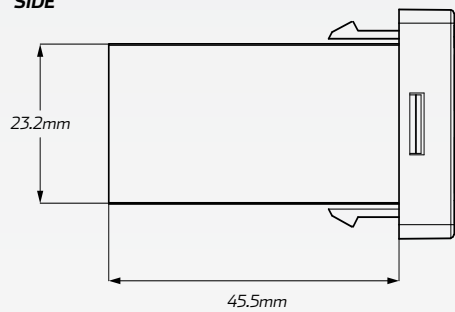

DIMENSIONS

SIDE

MODEL

- 2016 Hilux
- 2015 - Current Tundra
- 2010 - Current Prado 150
- 2008 - Current 200 Series Landcruiser

FRONT

TOP

WIRING HARNESS

- Power Input (AUX): Red
- Ground (AUX): Black
- Power Input (MAIN): Red
- Ground (MAIN): Black