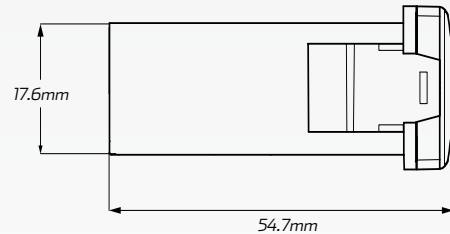

DIMENSIONS

SIDE

MODEL

- 2016 Hilux
- 2015 - Current Tundra
- 2010 - Current Prado 150
- 2008 - Current 200 Series Landcruiser

FRONT

TOP

WIRING HARNESS

- Power Input (AUX): Red
- Ground (AUX): Black
- Power Input (MAIN): Red
- Ground (MAIN): Black