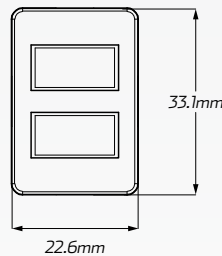

DIMENSIONS

SIDE

MODEL

- 2016 Hilux
- 2015 - Current Tundra
- 2010 - Current Prado 150
- 2008 - Current 200 Series Landcruiser

FRONT

TOP

WIRING HARNESS

- Power Input (AUX): Red
- Ground (AUX): Black
- Power Input (MAIN): Red
- Ground (MAIN): Black