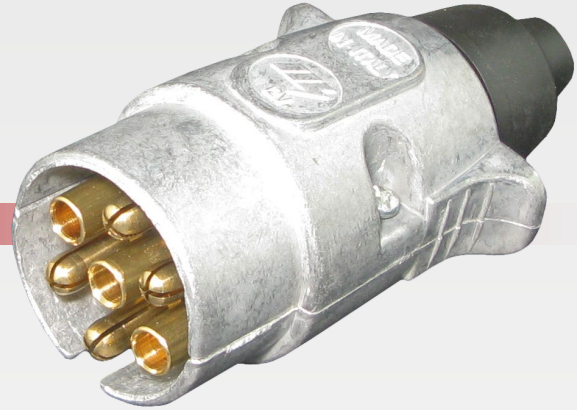

QVEE

AUTOMOTIVE | MINING | MARINE

7 Pin Metal
Truck Trailer Plug

#QVTP7MT

www.qvee.com.au

DESCRIPTION

7 pin large round metal trailer plug.
Rated 30 Amp @ 12 Volt.
Conform to ISO 1724 wiring recommendation and standard.

TECHNICAL SPECIFICATIONS

No. of Contacts	• 7 pin
Voltage	• 12 - 24 Volt
Wattage	• 30 Amp @ 12 Volt
Application	• 7-pin trailer plug

Material	• Aluminium Housing, Brass pins
Contact Termination	• Screw Contacts
Dimensions	• 96mm L x 52mm W x 40.4mm Ø
Approvals	• ISO 1724

WIRING DIAGRAM

7 pin Trailer Plug entry
Cable Entry view

7 pin Trailer socket entry
Cable Entry view

- W: 52mm
 - L: 96mm
 - Ø outer: 36mm
 - Ø inner: 40mm
- *+/-0.3mm tolerance

1	• Left hand turn	• Yellow
2	• Reverse light / signal	• Black
3	• Earth	• White
4	• Right hand turn	• Green
5	• Service Brakes	• Blue
6	• Stop lights / signal	• Red
7	• Rear tail / clearance / marker lamps	• Brown