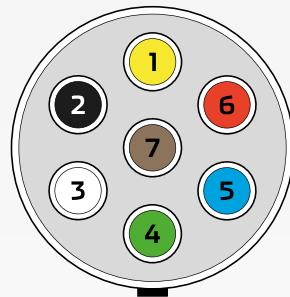

TECHNICAL SPECIFICATIONS

No. of Contacts	• 7 pin
Voltage	• 12 - 24 Volt
Wattage	• 30 Amp @ 12 Volt
Application	• 7-pin trailer plug

Material	• Aluminium Housing, Brass pins
Contact Termination	• Screw Contacts
Dimensions	• 96mm L x 52mm W x 40.4mm Ø
Approvals	• ISO 1724

WIRING DIAGRAM

7 pin Trailer Plug entry
Cable Entry view

7 pin Trailer socket entry
Cable Entry view

- W: 52mm
 - L: 96mm
 - Ø outer: 36mm
 - Ø inner: 40mm
- *+/-0.3mm tolerance

1	• Left hand turn	• Yellow
2	• Reverse light / signal	• Black
3	• Earth	• White
4	• Right hand turn	• Green
5	• Service Brakes	• Blue
6	• Stop lights / signal	• Red
7	• Rear tail / clearance / marker lamps	• Brown