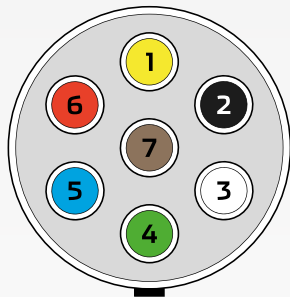

QVEE

AUTOMOTIVE | MINING | MARINE

7 Pin Metal
Truck Trailer Plug

#QVTP7MT

www.qvee.com.au

DESCRIPTION

7 pin large round metal trailer plug.
Rated 30 Amp @ 12 Volt.
Conform to ISO 1724 wiring recommendation and standard.

TECHNICAL SPECIFICATIONS

No. of Contacts	• 7 pin
Voltage	• 12 - 24 Volt
Wattage	• 30 Amp @ 12 Volt
Application	• 7-pin trailer plug

Material	• Aluminium Housing, Brass pins
Contact Termination	• Screw Contacts
Dimensions	• 96mm L x 52mm W x 40.4mm Ø
Approvals	• ISO 1724

WIRING DIAGRAM

7 pin Trailer Plug entry
Cable Entry view

7 pin Trailer socket entry
Cable Entry view

- W: 52mm
 - L: 96mm
 - Ø outer: 36mm
 - Ø inner: 40mm
- *+/-0.3mm tolerance

1	• Left hand turn	• Yellow
2	• Reverse light / signal	• Black
3	• Earth	• White
4	• Right hand turn	• Green
5	• Service Brakes	• Blue
6	• Stop lights / signal	• Red
7	• Rear tail / clearance / marker lamps	• Brown