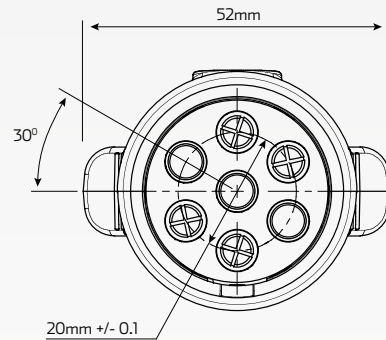

TECHNICAL SPECIFICATIONS

No. of Contacts	• 7 pin
Voltage	• 12 - 24 Volt
Wattage	• 30 Amp @ 12 Volt
Application	• 7-pin trailer plug

Material	• Aluminium Housing, Brass pins
Contact Termination	• Screw Contacts
Dimensions	• 96mm L x 52mm W x 40.4mm Ø
Approvals	• ISO 1724

WIRING DIAGRAM

7 pin Trailer Plug entry
Cable Entry view

7 pin Trailer socket entry
Cable Entry view

- W: 52mm
 - L: 96mm
 - Ø outer: 36mm
 - Ø inner: 40mm
- *+/-0.3mm tolerance

1	• Left hand turn	• Yellow
2	• Reverse light / signal	• Black
3	• Earth	• White
4	• Right hand turn	• Green
5	• Service Brakes	• Blue
6	• Stop lights / signal	• Red
7	• Rear tail / clearance / marker lamps	• Brown