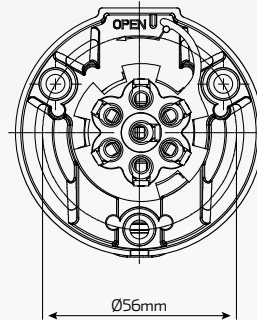

**QVEE** 7 Pin Metal  
Truck Trailer Socket  
#QVTS7MT

www.qvee.com.au

**DESCRIPTION**

7 pin large round metal trailer socket.

Rated 30A @ 12V. Made from aluminium, brass plated pin.  
Conforms to ISO 1724 wiring recommendation and standard.

**TECHNICAL SPECIFICATIONS**

<b>No. of Contacts</b>	• 7 pin	<b>Material</b>	• Aluminium Housing, Brass pins
<b>Voltage</b>	• 12 -24 Volt	<b>Contact Termination</b>	• Screw Contacts
<b>Wattage</b>	• 30 Amp @ 12 Volt	<b>Dimensions</b>	• 51.8mm W x 71.5mm Ø when socket is closed
<b>Application</b>	• 7-pin trailer socket	<b>Approvals</b>	• ISO 1724

**WIRING DIAGRAM**

7 pin Trailer Plug entry  
Cable Entry view

7 pin Trailer socket entry  
Cable Entry view

1	• Left hand turn	• Yellow
2	• Reverse light / signal	• Black
3	• Earth	• White
4	• Right hand turn	• Green
5	• Service Brakes	• Blue
6	• Stop lights / signal	• Red
7	• Rear tail / clearance / marker lamps	• Brown