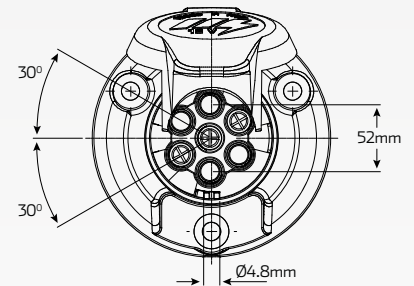

**QVEE** 7 Pin Metal  
Truck Trailer Socket  
#QVTS7MT

www.qvee.com.au

**DESCRIPTION**

7 pin large round metal trailer socket.

Rated 30A @ 12V. Made from aluminium, brass plated pin.  
Conforms to ISO 1724 wiring recommendation and standard.

**TECHNICAL SPECIFICATIONS**

<b>No. of Contacts</b>	• 7 pin	<b>Material</b>	• Aluminium Housing, Brass pins
<b>Voltage</b>	• 12 -24 Volt	<b>Contact Termination</b>	• Screw Contacts
<b>Wattage</b>	• 30 Amp @ 12 Volt	<b>Dimensions</b>	• 51.8mm W x 71.5mm Ø when socket is closed
<b>Application</b>	• 7-pin trailer socket	<b>Approvals</b>	• ISO 1724

**WIRING DIAGRAM**

7 pin Trailer Plug entry  
Cable Entry view

7 pin Trailer socket entry  
Cable Entry view

1	• Left hand turn	• Yellow
2	• Reverse light / signal	• Black
3	• Earth	• White
4	• Right hand turn	• Green
5	• Service Brakes	• Blue
6	• Stop lights / signal	• Red
7	• Rear tail / clearance / marker lamps	• Brown