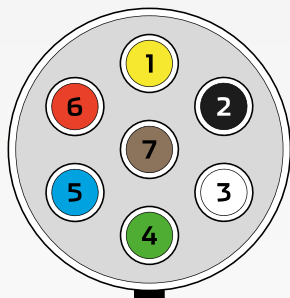

**QVEE** 7 Pin Metal  
Truck Trailer Socket  
#QVTS7MT

www.qvee.com.au

**DESCRIPTION**

7 pin large round metal trailer socket.

Rated 30A @ 12V. Made from aluminium, brass plated pin.  
Conforms to ISO 1724 wiring recommendation and standard.

**TECHNICAL SPECIFICATIONS**

<b>No. of Contacts</b>	• 7 pin	<b>Material</b>	• Aluminium Housing, Brass pins
<b>Voltage</b>	• 12 -24 Volt	<b>Contact Termination</b>	• Screw Contacts
<b>Wattage</b>	• 30 Amp @ 12 Volt	<b>Dimensions</b>	• 51.8mm W x 71.5mm Ø when socket is closed
<b>Application</b>	• 7-pin trailer socket	<b>Approvals</b>	• ISO 1724

**WIRING DIAGRAM**

7 pin Trailer Plug entry  
Cable Entry view

7 pin Trailer socket entry  
Cable Entry view

1	• Left hand turn	• Yellow
2	• Reverse light / signal	• Black
3	• Earth	• White
4	• Right hand turn	• Green
5	• Service Brakes	• Blue
6	• Stop lights / signal	• Red
7	• Rear tail / clearance / marker lamps	• Brown