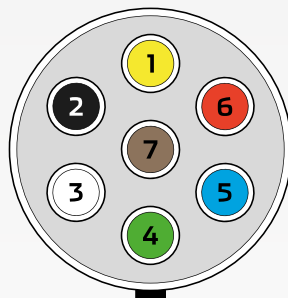

**QVEE** 7 Pin Metal  
Truck Trailer Socket  
#QVTS7MT

www.qvee.com.au

**DESCRIPTION**

7 pin large round metal trailer socket.

Rated 30A @ 12V. Made from aluminium, brass plated pin.  
Conforms to ISO 1724 wiring recommendation and standard.

**TECHNICAL SPECIFICATIONS**

<b>No. of Contacts</b>	• 7 pin	<b>Material</b>	• Aluminium Housing, Brass pins
<b>Voltage</b>	• 12 -24 Volt	<b>Contact Termination</b>	• Screw Contacts
<b>Wattage</b>	• 30 Amp @ 12 Volt	<b>Dimensions</b>	• 51.8mm W x 71.5mm Ø when socket is closed
<b>Application</b>	• 7-pin trailer socket	<b>Approvals</b>	• ISO 1724

**WIRING DIAGRAM**

7 pin Trailer Plug entry  
Cable Entry view

7 pin Trailer socket entry  
Cable Entry view

1	• Left hand turn	• Yellow
2	• Reverse light / signal	• Black
3	• Earth	• White
4	• Right hand turn	• Green
5	• Service Brakes	• Blue
6	• Stop lights / signal	• Red
7	• Rear tail / clearance / marker lamps	• Brown