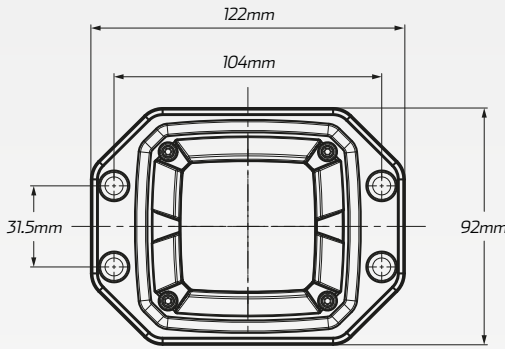

QVEE
AUTOMOTIVE | MINING | MARINE

20W Flush Mount LED
Worklight - Spot Beam
#QVWL20SM

www.qvee.com.au

DESCRIPTION

The QVEE 20W high powered LED worklight has 4 x 5W Osram® LED's, putting out a massive 1,680 lumens.

Heavy duty aluminium housing with a unique heatsink construction for heat dispersion and virtually unbreakable polycarbonate lens.

Fitted with a flush mount bracket. IP67 rated.

DIMENSIONS

10V
32V

IP67

ACCESSORIES

- Fittings
- Flush mount bracket

FLOOD

BEAM COVERAGE

TECHNICAL SPECIFICATIONS

Voltage	• 10 - 32 Volt DC
Wattage	• 20 Watt
IP Rating	• IP67 Rated
Raw Lumens	• 1,680 Lumens
Effective Lumens	• 1,280 Lumens
LED Count	• 4 x 5W High Powered Osram® LED's

Beam Coverage	• Spot Beam
Colour Temperature	• 5700 K
Housing Material	• Aluminium Housing
Lens Material	• Polycarbonate Lens
Dimensions	• 122mm L x 92mm H x 70mm D
Accessories	• Flush mount brackets & fittings