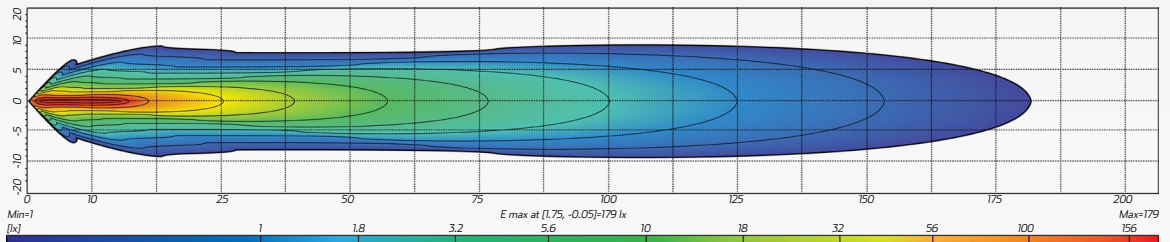

- Fittings
- Flush mount bracket

FLOOD

BEAM COVERAGE

TECHNICAL SPECIFICATIONS

Voltage	• 10 - 32 Volt DC
Wattage	• 20 Watt
IP Rating	• IP67 Rated
Raw Lumens	• 1,680 Lumens
Effective Lumens	• 1,280 Lumens
LED Count	• 4 x 5W High Powered Osram® LED's

Beam Coverage	• Spot Beam
Colour Temperature	• 5700 K
Housing Material	• Aluminium Housing
Lens Material	• Polycarbonate Lens
Dimensions	• 122mm L x 92mm H x 70mm D
Accessories	• Flush mount brackets & fittings