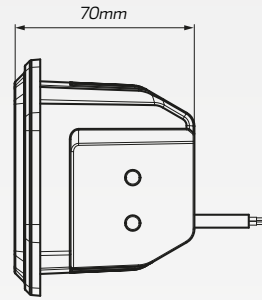

QVEE
AUTOMOTIVE | MINING | MARINE

20W Flush Mount LED
Worklight - Spot Beam
#QVWL20SM

www.qvee.com.au

DESCRIPTION

The QVEE 20W high powered LED worklight has 4 x 5W Osram® LED's, putting out a massive 1,680 lumens.

Heavy duty aluminium housing with a unique heatsink construction for heat dispersion and virtually unbreakable polycarbonate lens.

Fitted with a flush mount bracket. IP67 rated.

DIMENSIONS

10V
32V

IP67

ACCESSORIES

- Fittings
- Flush mount bracket

FLOOD

BEAM COVERAGE

TECHNICAL SPECIFICATIONS

Voltage	• 10 - 32 Volt DC
Wattage	• 20 Watt
IP Rating	• IP67 Rated
Raw Lumens	• 1,680 Lumens
Effective Lumens	• 1,280 Lumens
LED Count	• 4 x 5W High Powered Osram® LED's

Beam Coverage	• Spot Beam
Colour Temperature	• 5700 K
Housing Material	• Aluminium Housing
Lens Material	• Polycarbonate Lens
Dimensions	• 122mm L x 92mm H x 70mm D
Accessories	• Flush mount brackets & fittings