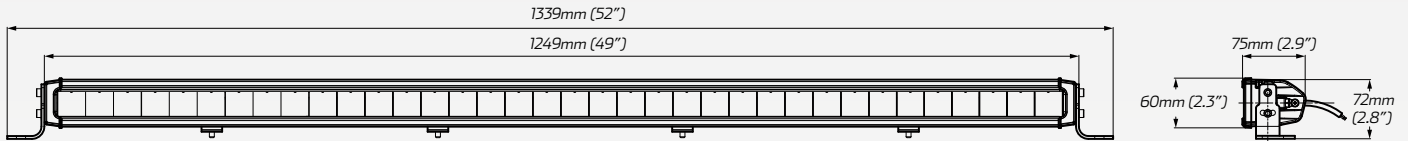

QVEE 49" 360W LED Lightbar - Driving Beam
#QVWL360D

AUTOMOTIVE | MINING | MARINE

www.qvee.com.au

DESCRIPTION

The QVEE 360W high powered LED light bar has 36 x 10W Osram® LED's with refraction styled reflectors and optics, putting out a massive 33,120 Lumens. Heavy duty aluminium housing with a heatsink construction for heat dispersion and virtually unbreakable polycarbonate lens. Water and dust proof up to IP67. Shock and vibration resistant.

ACCESSORIES

- Channel Mounting Brackets
- Side Leg Mounting Brackets

DRIVING

DIMENSIONS

BEAM COVERAGE

TECHNICAL SPECIFICATIONS

Voltage	• 10 - 48 Volt	Colour Temperature	• 5700 K
Wattage	• 360 Watt	Beam Coverage	• Driving beam
IP Rating	• IP67 rated	Lens Material	• Refractive Polycarbonate Lens
Raw Lumens	• 33,120 lumens	Dimensions (with Legs)	• 52" L x 2.8" H x 2.9" D • 1339mm L x 72mm H x 75mm D
Effective Lumens	• 20,052 lumens	Accessories	• DT Connector • Channel Mounting Brackets • Side Leg Mounting Brackets
LED Count	• 36 x 10W High powered Osram® LED's		