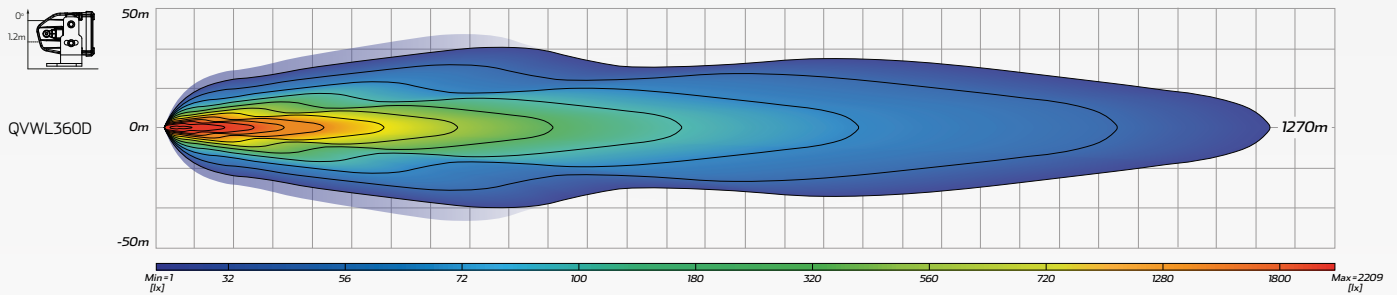

QVEE 49" 360W LED Lightbar - Driving Beam
#QVWL360D

AUTOMOTIVE | MINING | MARINE

www.qvee.com.au

DESCRIPTION

The QVEE 360W high powered LED light bar has 36 x 10W Osram® LED's with refraction styled reflectors and optics, putting out a massive 33,120 Lumens. Heavy duty aluminium housing with a heatsink construction for heat dispersion and virtually unbreakable polycarbonate lens. Water and dust proof up to IP67. Shock and vibration resistant.

ACCESSORIES

- Channel Mounting Brackets
- Side Leg Mounting Brackets

DRIVING

DIMENSIONS

BEAM COVERAGE

TECHNICAL SPECIFICATIONS

Voltage	• 10 - 48 Volt	Colour Temperature	• 5700 K
Wattage	• 360 Watt	Beam Coverage	• Driving beam
IP Rating	• IP67 rated	Lens Material	• Refractive Polycarbonate Lens
Raw Lumens	• 33,120 lumens	Dimensions (with Legs)	• 52" L x 2.8" H x 2.9" D • 1339mm L x 72mm H x 75mm D
Effective Lumens	• 20,052 lumens	Accessories	• DT Connector • Channel Mounting Brackets • Side Leg Mounting Brackets
LED Count	• 36 x 10W High powered Osram® LED's		