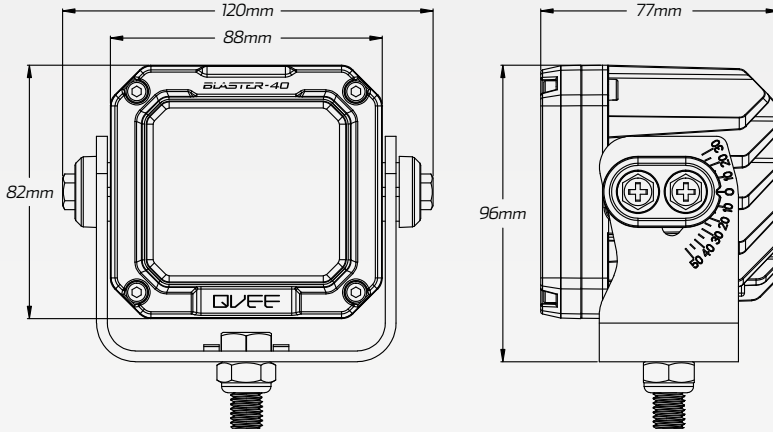

**QVEE** 40W Heavy Duty LED  
Worklight - Spot Beam  
**BLASTER SERIES** #QVWL40MSHD

www.qvee.com.au

**DESCRIPTION**

This QVEE 40W "Blaster" worklight gives a great 40W performance. These lights are powered by Osram® Technology LED's ensuring that your work area is well illuminated with up to 4,000 Lumens of Spot lighting.

Compact heavy duty IP69K rated housing & Ultra Heavy Duty Mounting Bracket. Ideal and ready to withstand the harsh mining & agricultural environments and avid 4 wheel drivers.

**ACCESSORIES**

- Heavy Duty Mounting Brackets & Fittings

**TECHNICAL SPECIFICATIONS**

<b>Voltage</b>	• 9 - 32 Volt
<b>Wattage</b>	• 40 Watt
<b>IP Rating</b>	• IP69K Rated
<b>Raw Lumens</b>	• 4,000 Lumens
<b>Efficient Lumens</b>	• 3,200 Lumens
<b>LED Count</b>	• 4 x 10W High Powered Osram® LED's
<b>Beam Coverage</b>	• Spot Beam

<b>Colour Temperature</b>	• 5700 K
<b>Vibration Resistance</b>	• Up to 30G
<b>Housing Material</b>	• ADC 12 Aluminium Housing
<b>Lens Material</b>	• Polycarbonate Lens
<b>Dimensions</b>	• 120mm L x 96mm H x 77mm D
<b>Approvals</b>	• EMC/EMI Rating: CISPR 25 - Class 4