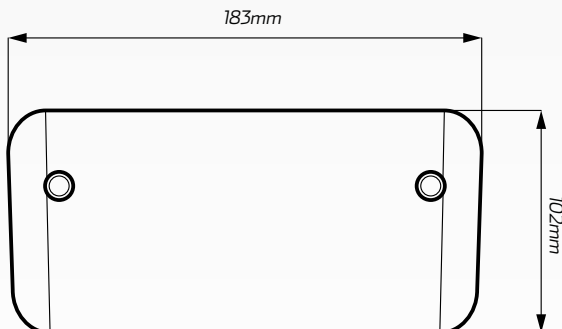

TECHNICAL SPECIFICATIONS

DIMENSIONS

Voltage	• 12 - 24 Volt DC
Amperage	• 0.5 Amps @ 12 Volt
Frequency	• 97-112dB (Self adjusting)
Operating Temperature	• -40°C to 85°C
Sound Type	• Beep Beep
Dimensions	• 183mm x 102mm x 82mm
Mounting Hole	• 152mm CTC
Mounting Studs	• #8-32 studs
Approvals	• CE, R10, SAE Type A
Warranty	• 2 year manufacturer warranty