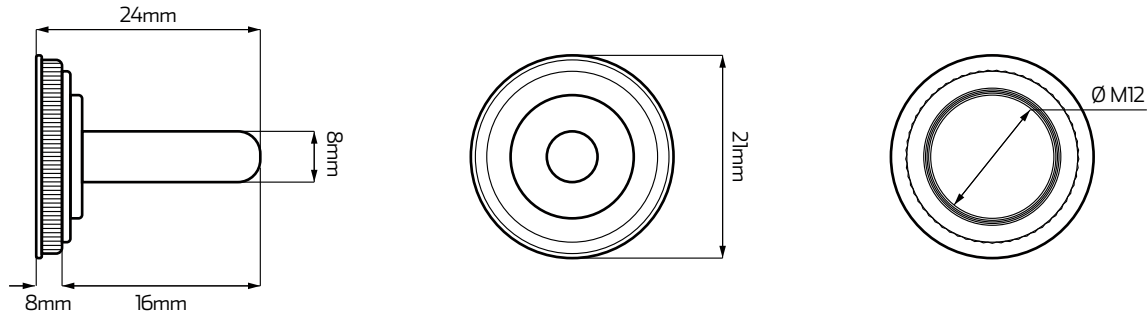

SC001 BLACK SWITCH RUBBER BOOT

Dimension Diagram

Dimensions*:

+Allowance of +/- 1mm.

*To avoid warranty issues QVEE recommends our products are fitted by a qualified Auto Electrician.