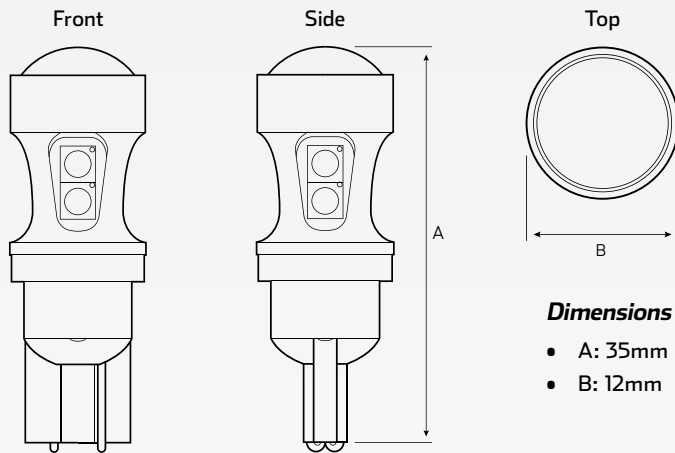

Colour Temperature Scale

12V - 24V

200 lumens

360° Beam

Cool white replacement globe with T10 wedge base

DIMENSIONS

Active

Product comes in a blister pack

TECHNICAL SPECIFICATIONS

LED Quantity	• 10 LED's
Voltage	• 12 - 24 Volt
Effective Lumens	• 200 Lumens
Fitting	• T10 Wedge
Current Draw	• 0.16 Amp @ 12 Volt

Colour Temperature	• 6500K
LED Lifespan	• 50,000 Hours
Beam Angle	• 360°
Beam Colour	• Cool White
Warranty	• 10 Year Warranty