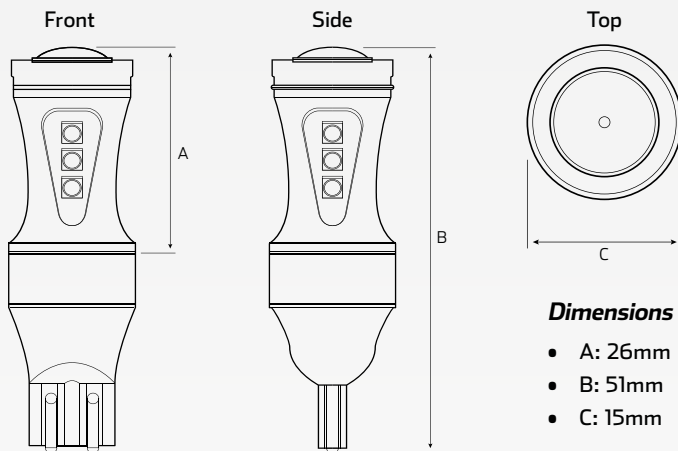

**Colour Temperature Scale**

12V - 24V

570 lumens

360° Beam

**DIMENSIONS**

Product comes in a blister pack

**TECHNICAL SPECIFICATIONS**

LED Quantity	• 15 LED's
Voltage	• 12 - 24 Volt
Effective Lumens	• 570 Lumens
Fitting	• T15 Wedge
Current Draw	• 0.43 Amp @ 12 Volt