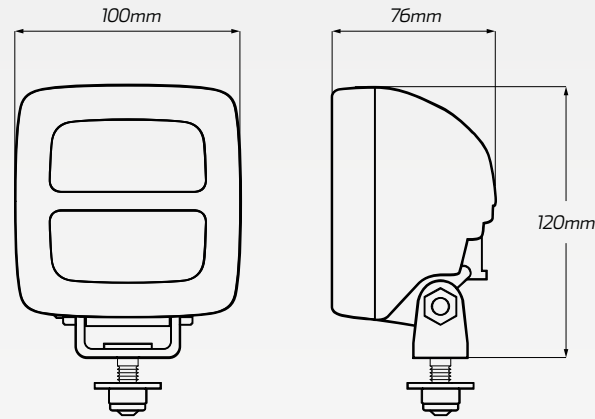

NORDICLIGHTS  **24W Flood Beam LED Worklight**

www.nordiclights.com

#WL980-202

DESCRIPTION

High quality SPICA N2401 flood beam worklight. Estimated 50,000 hours LED lifespan with over voltage protection, over temperature, spike and polarity protection. 5700K colour temperature.

Environmentally sealed cast alloy body with Deutsch DT connected encapsulated inside. Extreme shock resistant design and virtually unberakable polycarbonate lens. IP68 & IP6K9K dust and water protection & up to 60G shock resist.

Comes with a 5 year LED warranty.

Inbuilt DT connector

ACCESSORIES

- 1 x In-built Deutsch connector
- 1 x Mounting bracket

FLOOD

TECHNICAL SPECIFICATIONS

Voltage Range	• 12-80 Volt
Wattage	• 17 Watt
Current Draw	• 0.7A @ 24V
Lumens	• Raw: 1,100lm / Efficient: 700lm
LED Count	• 4 x Rebel ES LED's
Beam Coverage	• Flood Beam
Estimated Lifespan	• 50,000 hours
IP Rating	• IP68 & IP6K9K rated
Shock / Vibration	• 60G / 8G rms 24 - 2000Hz
Colour Temperature	• 5,700K
Built Materials	• Aluminum housing, polycarbonate lens
Approvals	• EMC (ISO 13766, 14982, 7637-2)

BEAM COVERAGE
At a 17° angle (3m high)