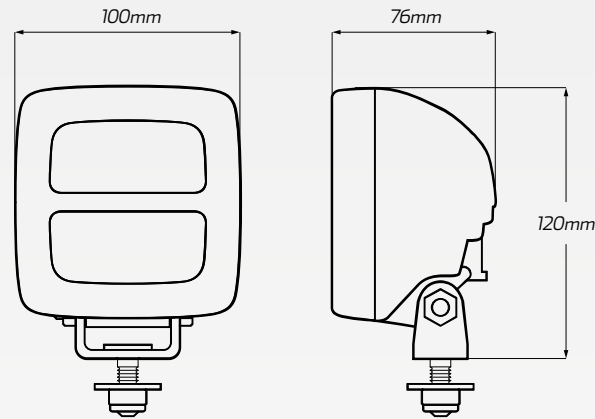

**NORDICLIGHTS**  **17W Spot Beam LED Worklight**  
www.nordiclights.com **#WL981-203**

**DESCRIPTION**

High quality SPICA N2401 spot beam worklight. Estimated 50,000 hours LED lifespan with over voltage protection, over temperature, spike and polarity protection. 5700K colour temperature.

Environmentally sealed cast alloy body with Deutsch DT connected encapsulated inside. Extreme shock resistant design and virtually unbreakable polycarbonate lens. IP68 & IP6K9K dust and water protection & up to 60G shock resist.

Comes with a 5 year LED warranty.

Inbuilt DT connector

**ACCESSORIES**

- 1 x In-built Deutsch connector
- 1 x Mounting bracket

**TECHNICAL SPECIFICATIONS**

**BEAM COVERAGE**

At a 0° angle (1m high)

<b>Voltage Range</b>	• 12-80 Volt
<b>Wattage</b>	• 17 Watt
<b>Current Draw</b>	• 0.7A @ 24V
<b>Lumens</b>	• Raw: 1,100lm / Efficient: 700lm
<b>LED Count</b>	• 4 x Rebel ES LED's
<b>Beam Coverage</b>	• Spot Beam