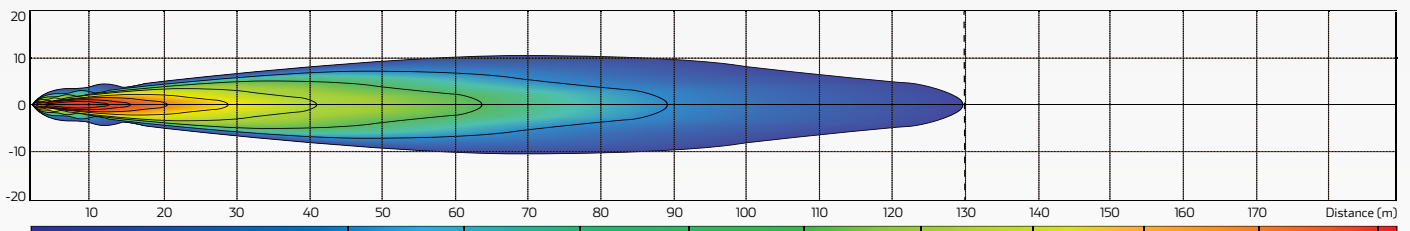

TECHNICAL SPECIFICATIONS

BEAM COVERAGE

At a 0° angle (1m high)

Voltage Range	• 12-80 Volt
Wattage	• 17 Watt
Current Draw	• 0.7A @ 24V
Lumens	• Raw: 1,100lm / Efficient: 700lm
LED Count	• 4 x Rebel ES LED's
Beam Coverage	• Spot Beam

Estimated Lifespan	• 50,000 hours
IP Rating	• IP68 & IP6K9K rated
Shock / Vibration	• 60G / 8G rms 24 - 2000Hz
Colour Temperature	• 5,700K
Built Materials	• Aluminum housing, polycarbonate lens
Approvals	• EMC (ISO 13766, 14982, 7637-2)