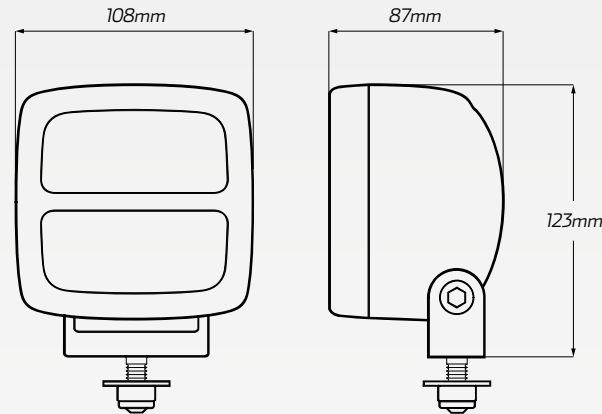

NORDICLIGHTS  **35W Wide Flood Beam LED Worklight**
www.nordiclights.com **#WL984-036**

DESCRIPTION

Heavy duty SCORPIUS N4406 wide flood beam worklight. Estimated 50,000 hours LED lifespan with over voltage protection, over temperature, spike and polarity protection. 5700K colour temperature.

Environmentally sealed cast aluminium body with Deutsch DT connected encapsulated inside. Extreme shock resistant design & virtually unbreakable polycarbonate lens. IP68 & IP6K9K dust/water protection & up to 60G shock resist.

Comes with a 5 year LED warranty.

Inbuilt DT connector

ACCESSORIES

- 1 x In-built Deutsch connector
- 1 x Mounting bracket

TECHNICAL SPECIFICATIONS

Voltage Range	• 9-32 Volt
Wattage	• 35 Watt
Current Draw	• 1.5A @ 24V
Lumens	• Raw: 3,400lm / Efficient: 2,100lm
LED Count	• 10 x Luxeon Rebel LED's
Beam Coverage	• Wide Flood Beam
Estimated Lifespan	• 50,000 hours
IP Rating	• IP68 & IP6K9K rated
Shock / Vibration	• 60G / 15G rms 24 - 2000Hz
Colour Temperature	• 5,700K
Built Materials	• Aluminium housing, polycarbonate lens
Approvals	• EMC (ISO 13766, 14982, 7637-2)

BEAM COVERAGE
At a 17° angle (3m high)