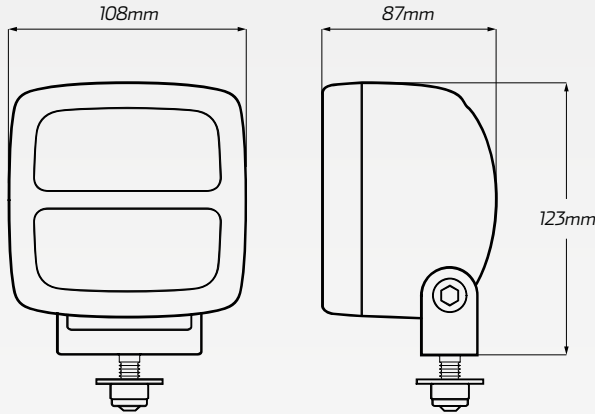

Environmentally sealed cast aluminium body with Deutsch DT connected encapsulated inside. Extreme shock resistant design & virtually unbreakable polycarbonate lens. IP68 & IP6K9K dust/water protection & up to 60G shock resist.

Comes with a 5 year LED warranty.

**ACCESSORIES**

- 1 x In-built Deutsch connector
- 1 x Mounting bracket

**FLOOD**

Inbuilt DT connector

**TECHNICAL SPECIFICATIONS**

<b>Voltage Range</b>	• 9-32 Volt
<b>Wattage</b>	• 35 Watt
<b>Current Draw</b>	• 1.5A @ 24V
<b>Lumens</b>	• Raw: 3,400lm / Efficient: 2,100lm
<b>LED Count</b>	• 10 x Luxeon Rebel LED's
<b>Beam Coverage</b>	• Flood Beam
<b>Estimated Lifespan</b>	• 50,000 hours
<b>IP Rating</b>	• IP68 & IP6K9K rated
<b>Shock / Vibration</b>	• 60G / 15G rms 24 - 2000Hz
<b>Colour Temperature</b>	• 5,700K
<b>Built Materials</b>	• Aluminium housing, polycarbonate lens
<b>Approvals</b>	• EMC (ISO 13766, 14982, 7637-2)

**BEAM COVERAGE**  
At a 17° angle (3m high)