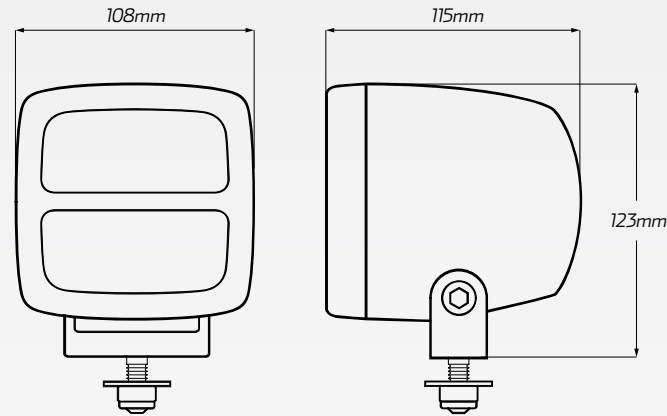

NORDICLIGHTS  **50W Wide Flood Beam LED Worklight**
www.nordiclights.com **#WL984-101**

DESCRIPTION

Heavy duty SCORPIUS N4402 wide flood beam worklight. Estimated 50,000 hours LED lifespan with over voltage protection, over temperature, spike and polarity protection. 5700K colour temperature.

Environmentally sealed cast aluminium body with Deutsch DT connected encapsulated inside. Extreme shock resistant design & virtually unbreakable polycarbonate lens. IP68 & IP6K9K dust/water protection & up to 60G shock resist.

Comes with a 5 year LED warranty.

Inbuilt DT connector

ACCESSORIES

- 1 x In-built Deutsch connector
- 1 x Mounting bracket

FLOOD

TECHNICAL SPECIFICATIONS

Voltage Range	• 9-32 Volt
Wattage	• 50 Watt
Current Draw	• 2.1A @ 24V
Lumens	• Raw: 6,700lm / Efficient: 4,200lm
LED Count	• 10 x CREE XML LED's
Beam Coverage	• Wide Flood Beam
Estimated Lifespan	• 50,000 hours
IP Rating	• IP68 & IP6K9K rated
Shock / Vibration	• 60G / 15.3G rms 24 - 2000Hz
Colour Temperature	• 5,700K
Built Materials	• Aluminium housing, Polycarbonate lens
Approvals	• EMC (ISO 13766, 14982, 7637-2)

BEAM COVERAGE
At a 17° angle (3m high)