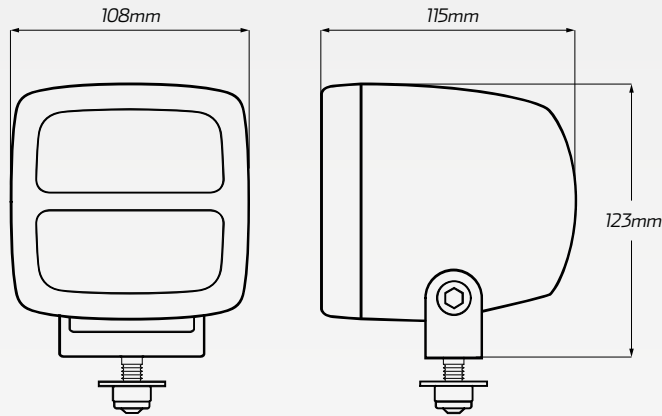

**NORDICLIGHTS** 50W Flood Beam LED Worklight

www.nordiclights.com

#WL984-102

**DESCRIPTION**

Heavy duty SCORPIUS N4402 flood beam worklight. Estimated 50,000 hours LED lifespan with over voltage protection, over temperature, spike and polarity protection. 5700K colour temperature.

Environmentally sealed cast aluminium body with Deutsch DT connected encapsulated inside. Extreme shock resistant design & virtually unbreakable polycarbonate lens. IP68 & IP6K9K dust/water protection & up to 60G shock resist.

Comes with a 5 year LED warranty.

Inbuilt DT connector

**ACCESSORIES**

- 1 x In-built Deutsch connector
- 1 x Mounting bracket

**FLOOD**

**TECHNICAL SPECIFICATIONS**

Voltage Range	• 9-32 Volt
Wattage	• 50 Watt
Current Draw	• 2.1A @ 24V
Lumens	• Raw: 6,700lm / Efficient: 4,200lm
LED Count	• 10 x CREE XML LED's
Beam Coverage	• Flood Beam
Estimated Lifespan	• 50,000 hours
IP Rating	• IP68 & IP6K9K rated
Shock / Vibration	• 60G / 15.3G rms 24 - 2000Hz
Colour Temperature	• 5,700K
Built Materials	• Aluminium housing, polycarbonate lens
Approvals	• EMC (ISO 13766, 14982, 7637-2)

**BEAM COVERAGE**  
At a 17° angle (3m high)