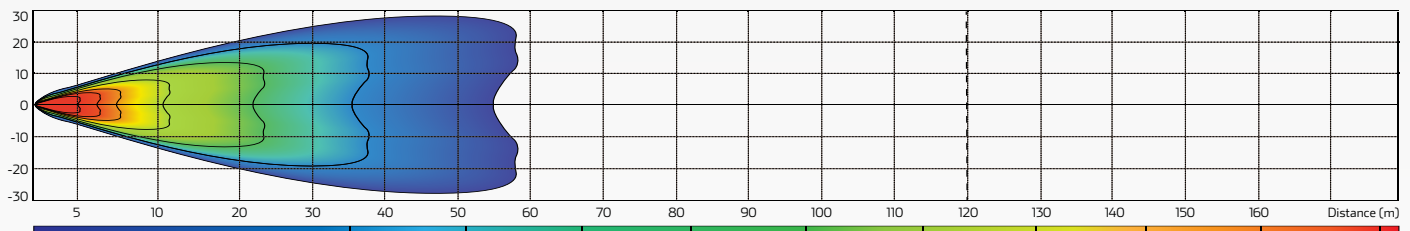

Voltage Range	• 9-32 Volt
Wattage	• 25 Watt
Current Draw	• 0.7A @ 24V
Lumens	• Raw: 2,200lm / Efficient: 1,350lm
LED Count	• 6 x Luxeon Rebel LED's
Beam Coverage	• Low Beam

Estimated Lifespan	• 50,000 hours
IP Rating	• IP68 & IP6K9K rated
Shock / Vibration	• 60G / 15G rms 24 - 2000Hz
Colour Temperature	• 5,700K
Built Materials	• Aluminum housing, polycarbonate lens
Approvals	• EMC (ISO 13766, 14982, 7637-2)