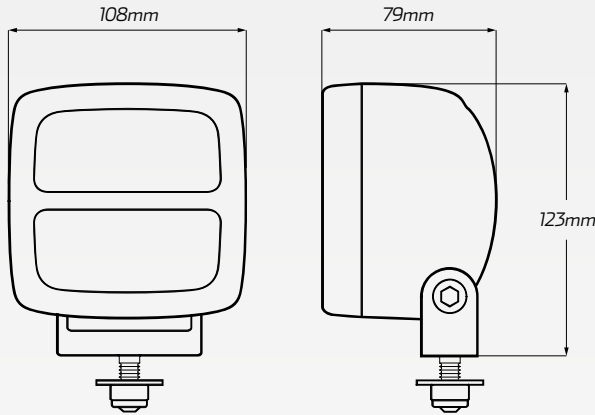

Environmentally sealed cast aluminium body with Deutsch DT connected encapsulated inside. Extreme shock resistant design & virtually unbreakable polycarbonate lens. IP68 & IP6K9K dust/water protection & up to 60G shock resist.

Comes with a 5 year LED warranty.

ACCESSORIES

- 1 x In-built Deutsch connector
- 1 x Mounting bracket

LOW

Inbuilt DT connector

TECHNICAL SPECIFICATIONS

BEAM COVERAGE

At a 0° angle (1m high)

Voltage Range	• 9-32 Volt
Wattage	• 25 Watt
Current Draw	• 0.7A @ 24V
Lumens	• Raw: 2,200lm / Efficient: 1,350lm
LED Count	• 6 x Luxeon Rebel LED's
Beam Coverage	• Low Beam

Estimated Lifespan	• 50,000 hours
IP Rating	• IP68 & IP6K9K rated
Shock / Vibration	• 60G / 15G rms 24 - 2000Hz
Colour Temperature	• 5,700K
Built Materials	• Aluminum housing, polycarbonate lens
Approvals	• EMC (ISO 13766, 14982, 7637-2)