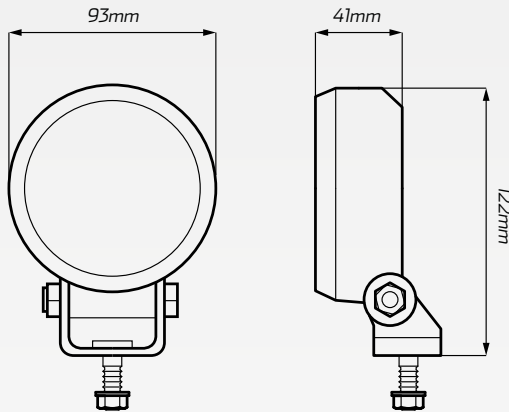

**NORDICLIGHTS**  **16W Wide Flood Beam LED Worklight**

www.nordiclights.com

#WL988-101

**DESCRIPTION**

Cost effective, high quality CANIS GO wide flood beam worklight. Multi-volt (9-32V input) with low current draw. Equipped with 6 x high powered LED's which produces up to 1000 Lumens of 5,000K white light.

Compact design with environmentally sealed cast alloy and polycarbonate lens. IP68 & IP69K rated with up to 60G of shock resistance. Includes a built-in DT connector for easy wiring arrangements.

Comes with a 5 year LED warranty

Inbuilt DT connector

**ACCESSORIES**

- 1 x In-built Deutsch connector
- 1 x Mounting bracket

**FLOOD**

**TECHNICAL SPECIFICATIONS**

Voltage Range	• 9-32 Volt
Wattage	• 16 Watt
Current Draw	• 0.6A @ 24V
Lumens	• Raw: 1,600lm / efficient: 1,000lm
LED Count	• 6 x Nichia NSCWE17AT LED
Beam Coverage	• Wide flood beam
Estimated Lifespan	• 50,000 hours
IP Rating	• IP68, IP6K9K rated
Shock / Vibration	• 60G / 8G rms 24 - 2000Hz
Colour Temperature	• 5,000K
Materials	• Aluminum housing, polycarbonate lens

**BEAM COVERAGE**  
At a 17° angle (3m high)