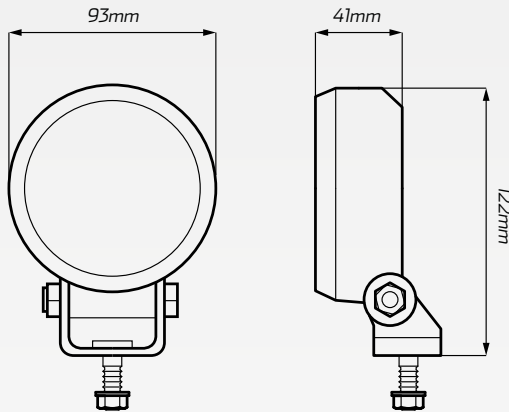

NORDICLIGHTS  **16W Flood Beam LED Worklight**

www.nordiclights.com

#WL988-102

DESCRIPTION

Cost effective, high quality CANIS GO flood beam worklight. Multi-volt (9-32V input) with low current draw. Equipped with 6 x high powered LED's which produces up to 1000 Lumens of 5,000K white light.

Compact design with environmentally sealed cast alloy and polycarbonate lens. IP68 & IP69K rated with up to 60G of shock resistance. Includes a built-in DT connector for easy wiring arrangements.

Comes with a 5 year LED warranty

Inbuilt DT connector

ACCESSORIES

- 1 x In-built Deutsch connector
- 1 x Mounting bracket

FLOOD

TECHNICAL SPECIFICATIONS

Voltage Range	• 9-32 Volt
Wattage	• 16 Watt
Current Draw	• 0.6A @ 24V
Lumens	• Raw: 1,600lm / efficient: 1,000lm
LED Count	• 6 x Nichia NSCWE17AT LED
Beam Coverage	• Flood beam
Estimated Lifespan	• 50,000 hours
IP Rating	• IP68, IP6K9K rated
Shock / Vibration	• 60G / 8G rms 24 - 2000Hz
Colour Temperature	• 5,000K
Materials	• Aluminum housing, polycarbonate lens

BEAM COVERAGE

At a 17° angle (3m high)