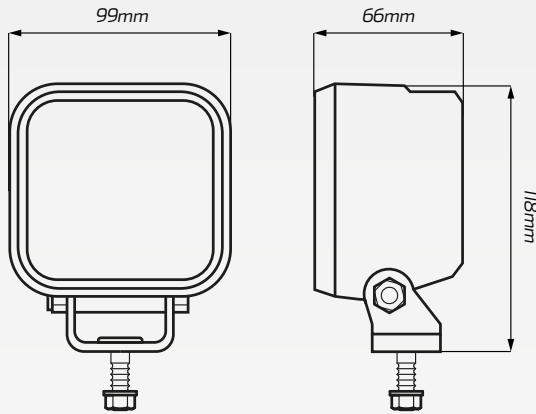

NORDICLIGHTS  **28W Flood Beam LED Worklight**

www.nordiclights.com

#WL988-203

DESCRIPTION

Cost effective, high quality SCORPIUS GO flood beam worklight. Multi-volt (9-32V input) with low current draw. Equipped with 6 x high powered LED's which produces up to 1800 Lumens of 5,000K white light.

Compact design with environmentally sealed cast alloy and polycarbonate lens. IP68 & IP6K9K rated with up to 60G of shock resistance. Includes a built-in DT connector for easy wiring arrangements.

Comes with a 5 year LED warranty

Inbuilt DT connector

ACCESSORIES

- 1 x In-built Deutsch connector
- 1 x Mounting bracket

FLOOD

TECHNICAL SPECIFICATIONS

Voltage Range	• 9-32 Volt
Wattage	• 28 Watt
Current Draw	• 1A @ 24V
Lumens	• Raw: 2,800lm / efficient: 1,800lm
LED Count	• 6 x Nichia NVSWE21AT LED
Beam Coverage	• Flood beam
Estimated Lifespan	• 50,000 hours
IP Rating	• IP68, IP6K9K rated
Shock / Vibration	• 60G / 8G rms 24 - 2000Hz
Colour Temperature	• 5,000K
Materials	• Aluminum housing, polycarbonate lens

BEAM COVERAGE

At a 17° angle (3m high)