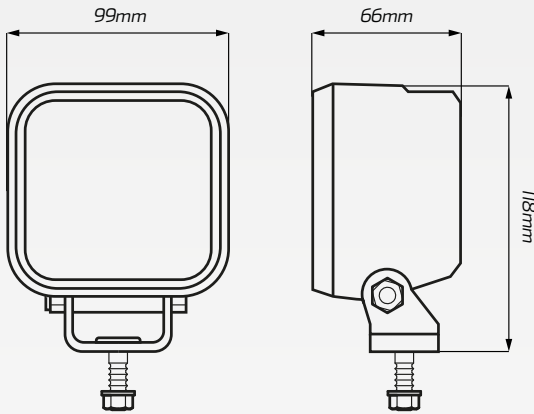

**NORDICLIGHTS**  **28W Wide Flood Beam LED Worklight**  
#WL988-204

www.nordiclights.com

**DESCRIPTION**

Cost effective, high quality SCORPIUS GO wide flood beam worklight. Multi-volt (9-32V input) with low current draw. Equipped with 6 x high powered LED's which produces up to 1800 Lumens of 5,000K white light.

Compact design with environmentally sealed cast alloy and polycarbonate lens. IP68 & IP6K9K rated with up to 60G of shock resistance. Includes a built-in DT connector for easy wiring arrangements.

Comes with a 5 year LED warranty

Inbuilt DT connector

**ACCESSORIES**

- 1 x In-built Deutsch connector
- 1 x Mounting bracket

**FLOOD**

**TECHNICAL SPECIFICATIONS**

Voltage Range	• 9-32 Volt
Wattage	• 28 Watt
Current Draw	• 1A @ 24V
Lumens	• Raw: 2,800lm / efficient: 1,800lm
LED Count	• 6 x Nichia NVSWE21AT LED
Beam Coverage	• Wide flood beam
Estimated Lifespan	• 50,000 hours
IP Rating	• IP68, IP6K9K rated
Shock / Vibration	• 60G / 8G rms 24 - 2000Hz
Colour Temperature	• 5,000K
Materials	• Aluminum housing, polycarbonate lens

**BEAM COVERAGE**  
At a 17° angle (3m high)