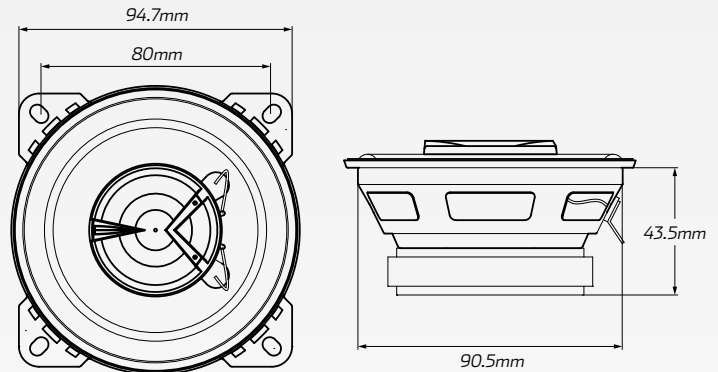

axis 4" Slimline, 2 Way Speaker

#XR42

DESCRIPTION

The Axis XR42 is a 4" (100mm) 2 way black coaxial performance speaker. The speaker features a 43.5mm mounting depth, steel mesh cover and a clear sound output. Peak power input at 90W.

Comprises

No	Qty	Description
1	2	• XR42 4" (100mm) 2 way coaxial speakers
2	2	• Steel mesh covers
3	2	• Speaker wires
4	1	• Mounting hardware & template

Dimensions

TECHNICAL SPECIFICATIONS

Mounting Depth	• 43.5mm	Resonant Frequency	• 106Hz
Cone Diameter	• 4" (100mm)	Driver Material	• Black polycarbonate
Frequency Response (+/-3dB)	• 60Hz - 20,000Hz	Surround Type	• Rubber
Sensitivity (1m/1W)	• 84dB	Construction	• Pressed steel
Nominal Impedance	• 3.6 Ohm	Magnet Size	• 70 x 12mm
Peak Power Input	• 90 Watts	Voice Coil Size	• 19.45mm
RMS Power Handling	• 20Watts	Voice Coil Type	• ASV