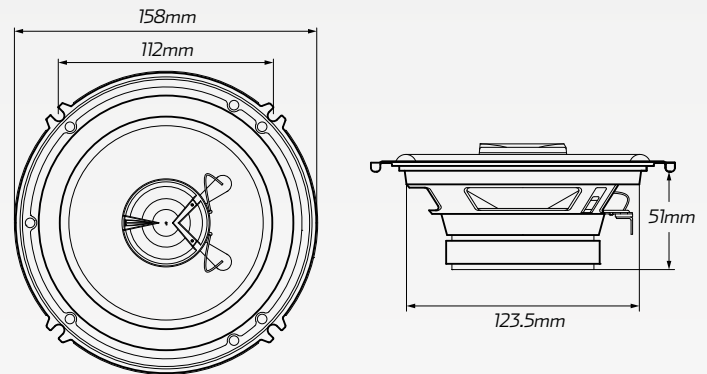

axis 6" Slimline, 2 Way Speaker

#XR62

DESCRIPTION

The Axis XR62 is a 6" (158mm) 2 way black coaxial performance speaker. The speaker features a 51mm mounting depth, steel mesh cover and a clear sound output. Peak power input at 110W.

Comprises

No	Qty	Description
1	2	• XR62 6" (158mm) 2 way coaxial speakers
2	2	• Steel mesh covers
3	2	• Speaker wires
4	1	• Mounting hardware & template

Dimensions

TECHNICAL SPECIFICATIONS

Mounting Depth	• 51mm	Resonant Frequency	• 75Hz
Cone Diameter	• 6" (158mm)	Driver Material	• Black polycarbonate
Frequency Response (+/-3dB)	• 50Hz - 20,000Hz	Surround Type	• Rubber
Sensitivity (1m/1W)	• 87.5dB	Speaker Material	• Pressed steel (construction)
Nominal Impedance	• 3.6 Ohm	Magnet Size	• 80 x 12mm
Peak Power Input	• 110 Watts	Voice Coil Size	• 25.9mm
RMS Power Handling	• 25 Watts	Voice Coil Type	• ASV